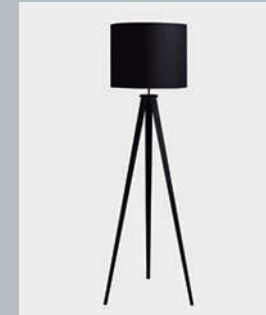

ACCESORIES SAMPLES

FRAMED PICTURES

NIGHT TABLE LAMPS

- 1 UPHOLSTERED HEADBOARD
- 2 WOOD NIGHT TABLES
- 2 FRAMED PICTURES
- 2 NIGHT TABLE LAMPS

GUEST BEDROOM

NORDIC BASIC 2 BEDROOMS

P&S
INTERIOR

FURNITURE SAMPLES

SOFA, ARMCHAIRS, COFFEE TABLE

TV UNIT

ROUND DINING TABLE, CHAIRS

- 1 SOFA
- 2 ARMCHAIRS
- 1 COFFEE TABLE
- 1 TV UNIT
- 1 ROUND DINING TABLE (EXTENDABLE)

ACCESORIES SAMPLES

2 FRAMED PAINTINGS

MIRROR

FLOOR LAMP

CEILING LAMP

- 4 CHAIRS
- 1 FLOOR LAMP
- 1 CEILING LAMP
- 2 FRAMED PAINTINGS
- 1 MIRROR

LIVING & DINING ROOM

NORDIC BASIC 2 BEDROOMS

FURNITURE SAMPLES

3 SEATER SOFA, COFFEE TABLE

ARMCHAIRS

- 1 SOFA (METAL FRAME AND ROPES)
- 2 ARMCHAIRS (METAL FRAME AND ROPES)
- 1 COFFEE TABLE
- 1 SQUARE SHAPED DINING TABLE
- 4 DINING TABLE ARMCHAIRS (METAL FRAME AND ROPES)