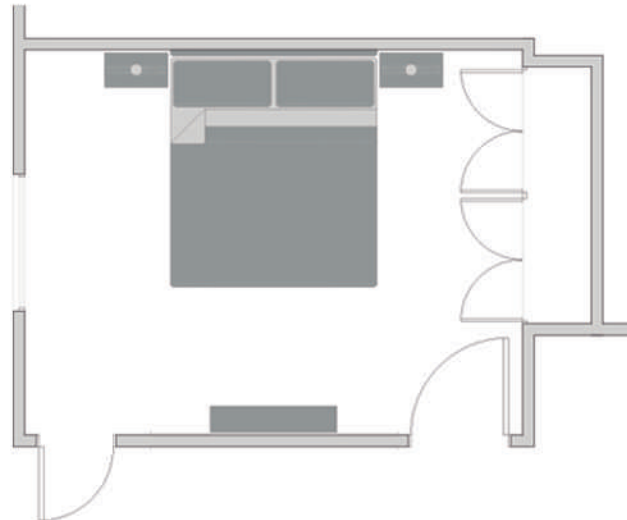

WOOD SHELF

- 1 WOOD BED (HEADBOARD + BASE)
- 2 WOOD NIGHT TABLES
- 1 FLOATING WOOD SHELF
- 2 FRAMED PAINTINGS
- 2 NIGHT TABLE LAMPS

MASTER BEDROOM

NORDIC BASIC 2 BEDROOMS

FURNITURE SAMPLES

NIGHT TABLES

UPHOLSTERED HEADBOARD

SOFA, ARMCHAIRS, COFFEE TABLE

TV UNIT

ROUND DINING TABLE, CHAIRS

- 1 SOFA
- 2 ARMCHAIRS
- 1 COFFEE TABLE
- 1 TV UNIT
- 1 ROUND DINING TABLE (EXTENDABLE)

ACCESORIES SAMPLES

2 FRAMED PAINTINGS

MIRROR

FLOOR LAMP