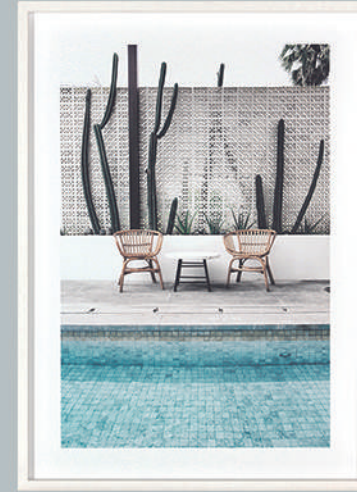

ACCESORIES SAMPLES

FRAMED PICTURES