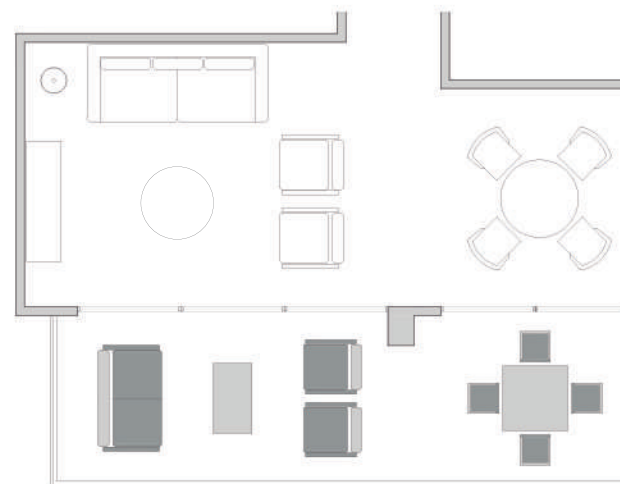

WOOD SHELF

- 1 WOOD BED (HEADBOARD + BASE)
- 2 WOOD NIGHT TABLES
- 1 FLOATING WOOD SHELF
- 2 FRAMED PAINTINGS
- 2 NIGHT TABLE LAMPS

MASTER BEDROOM

NORDIC BASIC 2 BEDROOMS

FURNITURE SAMPLES

NIGHT TABLES

UPHOLSTERED HEADBOARD

SOFA, ARMCHAIRS, COFFEE TABLE

TV UNIT

ROUND DINING TABLE, CHAIRS

- 1 SOFA
- 2 ARMCHAIRS
- 1 COFFEE TABLE
- 1 TV UNIT
- 1 ROUND DINING TABLE (EXTENDABLE)

ACCESORIES SAMPLES

2 FRAMED PAINTINGS

MIRROR

FLOOR LAMP

CEILING LAMP

- 4 CHAIRS
- 1 FLOOR LAMP
- 1 CEILING LAMP
- 2 FRAMED PAINTINGS
- 1 MIRROR

LIVING & DINING ROOM

NORDIC BASIC 2 BEDROOMS

FURNITURE SAMPLES

3 SEATER SOFA, COFFEE TABLE

ARMCHAIRS

- 1 SOFA (METAL FRAME AND ROPES)
- 2 ARMCHAIRS (METAL FRAME AND ROPES)
- 1 COFFEE TABLE
- 1 SQUARE SHAPED DINING TABLE
- 4 DINING TABLE ARMCHAIRS (METAL FRAME AND ROPES)

DINING ROOM FURNITURE SAMPLE

SQUARE SHAPED DINING TABLE + ARMCHAIRS

TERRACE
NORDIC BASIC 2 BEDROOMS

LIVING & DININGROOM

1 THREE SEATER SOFA
1 SQUARE COFFEE TABLE
2 ARMCHAIRS
1 ROUND DINING TABLE (EXTENDABLE)
4 DINING TABLE CHAIRS
2 PICTURES
1 FLOOR LAMP
1 CEILING LAMP
1 TV UNIT
1 MIRROR