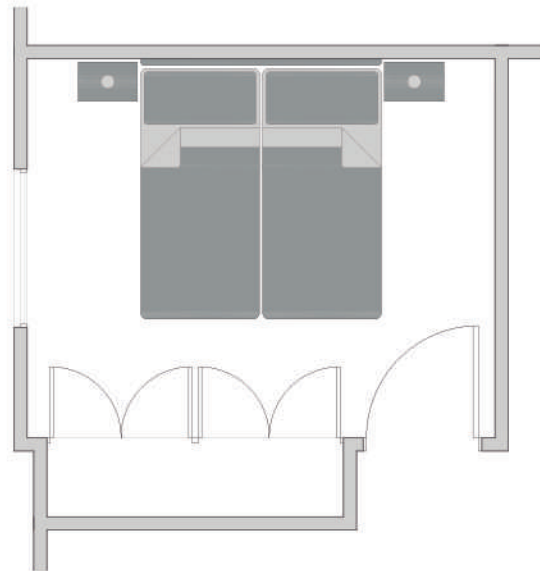

WOOD SHELF

- 1 WOOD BED (HEADBOARD + BASE)
- 2 WOOD NIGHT TABLES
- 1 FLOATING WOOD SHELF
- 2 FRAMED PAINTINGS
- 2 NIGHT TABLE LAMPS

MASTER BEDROOM

NORDIC BASIC 2 BEDROOMS

FURNITURE SAMPLES

NIGHT TABLES

UPHOLSTERED HEADBOARD

ACCESORIES SAMPLES

FRAMED PICTURES

NIGHT TABLE LAMPS

- 1 UPHOLSTERED HEADBOARD
- 2 WOOD NIGHT TABLES
- 2 FRAMED PICTURES
- 2 NIGHT TABLE LAMPS

GUEST BEDROOM

NORDIC BASIC 2 BEDROOMS

P&S
INTERIOR

FURNITURE SAMPLES

SOFA, ARMCHAIRS, COFFEE TABLE

TV UNIT

ROUND DINING TABLE, CHAIRS

- 1 SOFA
- 2 ARMCHAIRS
- 1 COFFEE TABLE
- 1 TV UNIT
- 1 ROUND DINING TABLE (EXTENDABLE)

ACCESORIES SAMPLES

2 FRAMED PAINTINGS

MIRROR

FLOOR LAMP