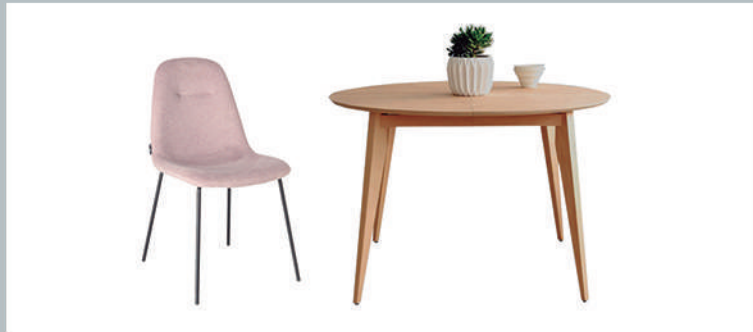

ACCESORIES SAMPLES

FRAMED PICTURES

NIGHT TABLE LAMPS

- 1 UPHOLSTERED HEADBOARD
- 2 WOOD NIGHT TABLES
- 2 FRAMED PICTURES
- 2 NIGHT TABLE LAMPS

GUEST BEDROOM

NORDIC BASIC 2 BEDROOMS

P&S
INTERIOR

FURNITURE SAMPLES

SOFA, ARMCHAIRS, COFFEE TABLE

TV UNIT

ROUND DINING TABLE, CHAIRS

- 1 SOFA
- 2 ARMCHAIRS
- 1 COFFEE TABLE
- 1 TV UNIT
- 1 ROUND DINING TABLE (EXTENDABLE)

ACCESORIES SAMPLES

2 FRAMED PAINTINGS

MIRROR

FLOOR LAMP