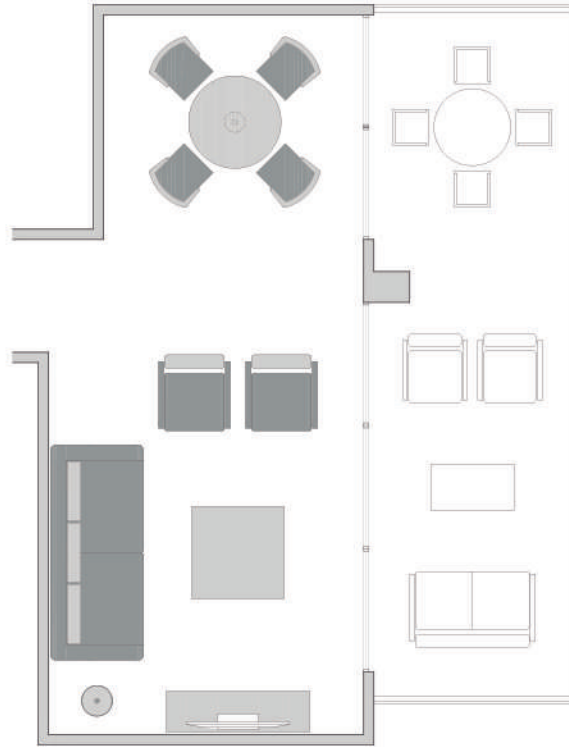

WOOD SHELF

- 1 WOOD BED (HEADBOARD + BASE)
- 2 WOOD NIGHT TABLES
- 1 FLOATING WOOD SHELF
- 2 FRAMED PAINTINGS
- 2 NIGHT TABLE LAMPS

MASTER BEDROOM

NORDIC BASIC 2 BEDROOMS

FURNITURE SAMPLES

NIGHT TABLES

UPHOLSTERED HEADBOARD

ACCESORIES SAMPLES

FRAMED PICTURES

NIGHT TABLE LAMPS

- 1 UPHOLSTERED HEADBOARD
- 2 WOOD NIGHT TABLES
- 2 FRAMED PICTURES
- 2 NIGHT TABLE LAMPS

GUEST BEDROOM

NORDIC BASIC 2 BEDROOMS

P&S
INTERIOR

FURNITURE SAMPLES

SOFA, ARMCHAIRS, COFFEE TABLE

TV UNIT

ROUND DINING TABLE, CHAIRS

- 1 SOFA
- 2 ARMCHAIRS
- 1 COFFEE TABLE
- 1 TV UNIT
- 1 ROUND DINING TABLE (EXTENDABLE)

ACCESORIES SAMPLES

2 FRAMED PAINTINGS

MIRROR

FLOOR LAMP

CEILING LAMP

- 4 CHAIRS
- 1 FLOOR LAMP
- 1 CEILING LAMP
- 2 FRAMED PAINTINGS
- 1 MIRROR

LIVING & DINING ROOM

NORDIC BASIC 2 BEDROOMS

FURNITURE SAMPLES

3 SEATER SOFA, COFFEE TABLE

ARMCHAIRS

- 1 SOFA (METAL FRAME AND ROPES)
- 2 ARMCHAIRS (METAL FRAME AND ROPES)
- 1 COFFEE TABLE
- 1 SQUARE SHAPED DINING TABLE
- 4 DINING TABLE ARMCHAIRS (METAL FRAME AND ROPES)