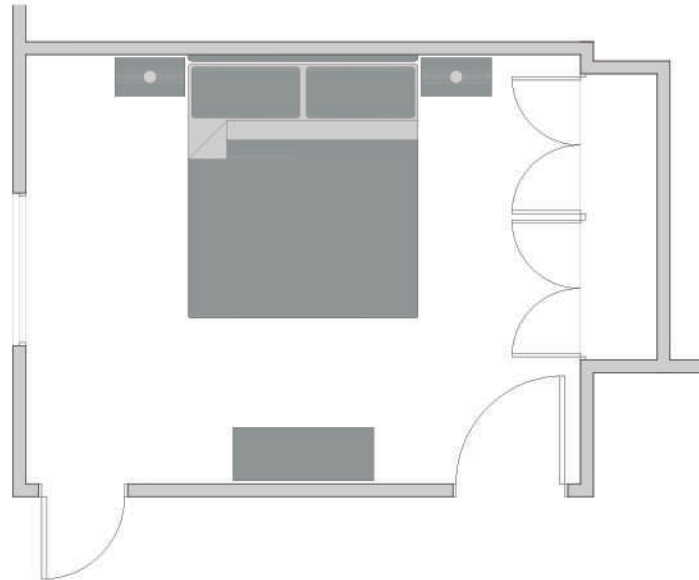

FURNITURE SAMPLES

- 1 UPHOLSTERED BED
- 2 LACQUERED NIGHT TABLES
- 1 LACQUERED DOUBLE DRESSER
- 2 FRAMED PAINTING
- 2 NIGHT TABLE LAMPS

ACCESSORIES SAMPLES

MASTER BEDROOM

CONTEMPORARY BASIC 3 BEDROOMS