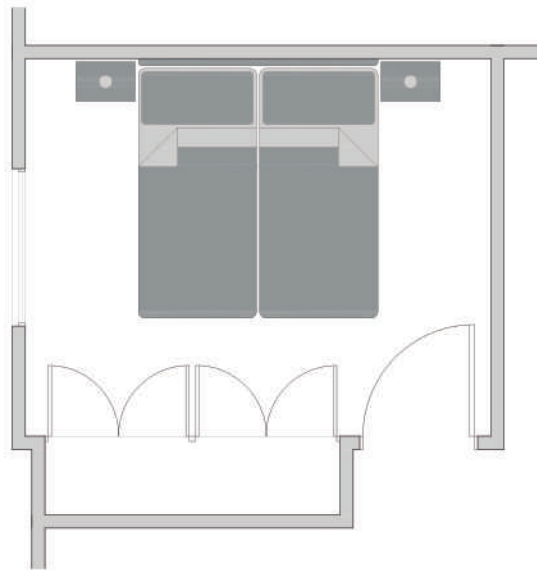

ARMCHAIR

ACCESSORIES SAMPLES

PAINTING

- 1 UPHOLSTERED BED
- 2 NIGHT TABLES + 1 LAMP EACH
- 1 ARMCHAIR
- 1 PAINTING

GUEST BEDROOM 1

CONTEMPORARY BASIC 3 BEDROOMS

FURNITURE SAMPLES

WHITE LACQUERED
NIGHT TABLES

HEADBOARD

- 1 HEADBOARD
- 2 WHITE LACQUERED NIGHT TABLES
- 1 FRAMED PAINTING
- 2 NIGHT TABLE LAMPS

ACCESSORIES SAMPLES

FRAMED PAINTING

NIGHT TABLE LAMPS

GUEST BEDROOM CONTEMPORARY BASIC 3 BEDROOMS

P&S
INTERIOR