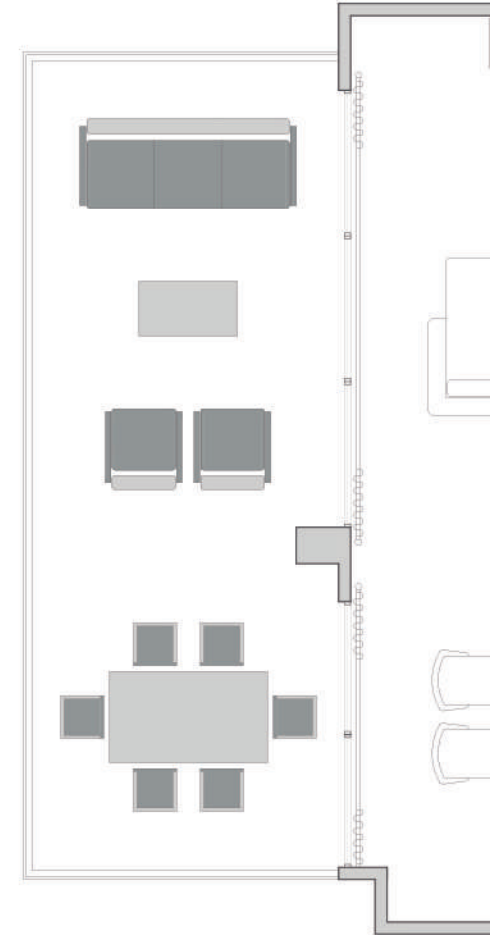

FURNITURE SAMPLES

CORNER SOFA + RECTANGULAR COFFEE TABLE + ARMCHAIR

LACQUERED TV UNIT

RECTANGULAR (EXTENDABLE) DINING TABLE FOR 6 + CHAIRS

- 1 CORNER SOFA
- 1 ARMCHAIR
- 1 RECTANGULAR COFFEE TABLE
- 1 LACQUERED TV UNIT
- 1 RECTANGULAR DINING TABLE (EXTENDABLE)
- 6 CHAIRS
- 1 FLOOR LAMP
- 1 CEILING LAMP
- 2 FRAMED PAINTINGS

ACCESORIES SAMPLES

2 FRAMED PAINTING

MIRROR

FLOOR LAMP

CEILING LAMP

LIVING & DINING ROOM CONTEMPORARY BASIC 3 BEDROOMS

FURNITURE SAMPLES

RECTANGULAR DINING TABLE (WHITE ALUMINIUM)
ARMCHAIRS (WHITE ALUMINIUM)

3 SEATS SOFA (WHITE ALUMINIUM)
ARMCHAIRS (WHITE ALUMINIUM)
RECTANGULAR COFFEE TABLE (WHITE ALUMINIUM)

- 1 RECTANGULAR SHAPED DINING TABLE
- 6 DINING TABLE ARMCHAIRS
- 1 SOFA
- 2 ARMCHAIRS
- 1 COFFEE TABLE

TERRACE
CONTEMPORARY BASIC 3 BEDROOMS

MASTER BEDROOM

1 MATTRESS+BASE
(180cm x 200cm)
1 UPHOLSTERED BED
2 LACQUERED NIGHT
TABLES
1 LACQUERED DOUBLE
DRESSER
2 FRAMED PAINTING
2 NIGHT TABLE LAMPS
2 PILLOWS