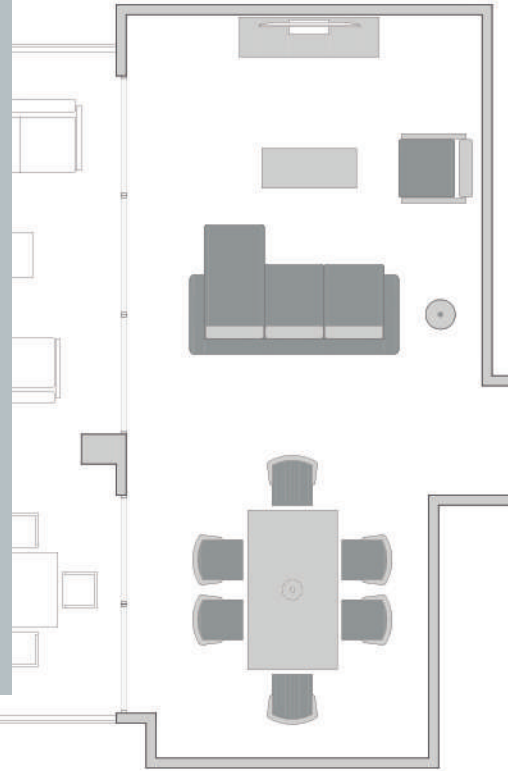

HEADBOARD

- 1 HEADBOARD
- 2 WHITE LACQUERED NIGHT TABLES
- 1 FRAMED PAINTING
- 2 NIGHT TABLE LAMPS

ACCESSORIES SAMPLES

FRAMED PAINTING

NIGHT TABLE LAMPS

GUEST BEDROOM CONTEMPORARY BASIC 3 BEDROOMS

P&S
INTERIOR

FURNITURE SAMPLES

CORNER SOFA + RECTANGULAR COFFEE TABLE + ARMCHAIR

LACQUERED TV UNIT

RECTANGULAR (EXTENDABLE) DINING TABLE FOR 6 + CHAIRS

- 1 CORNER SOFA
- 1 ARMCHAIR
- 1 RECTANGULAR COFFEE TABLE
- 1 LACQUERED TV UNIT
- 1 RECTANGULAR DINING TABLE (EXTENDABLE)
- 6 CHAIRS
- 1 FLOOR LAMP
- 1 CEILING LAMP
- 2 FRAMED PAINTINGS

ACCESORIES SAMPLES

2 FRAMED PAINTING

MIRROR

FLOOR LAMP

CEILING LAMP

LIVING & DINING ROOM CONTEMPORARY BASIC 3 BEDROOMS

FURNITURE SAMPLES

RECTANGULAR DINING TABLE (WHITE ALUMINIUM)
ARMCHAIRS (WHITE ALUMINIUM)