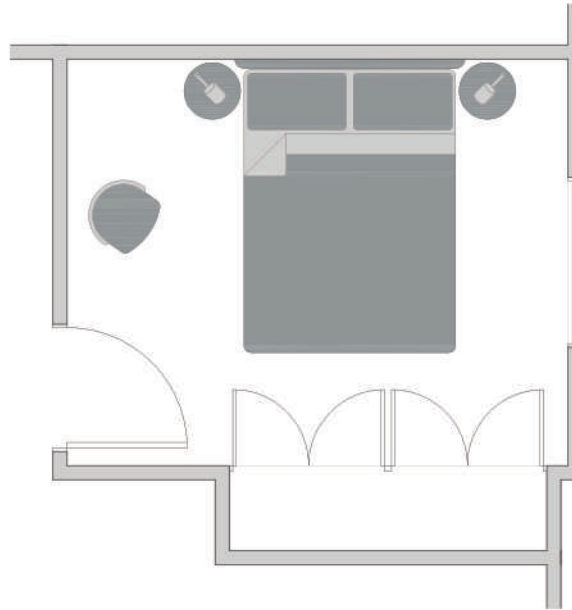

GUEST BEDROOM 1

CONTEMPORARY BASIC 3 BEDROOMS