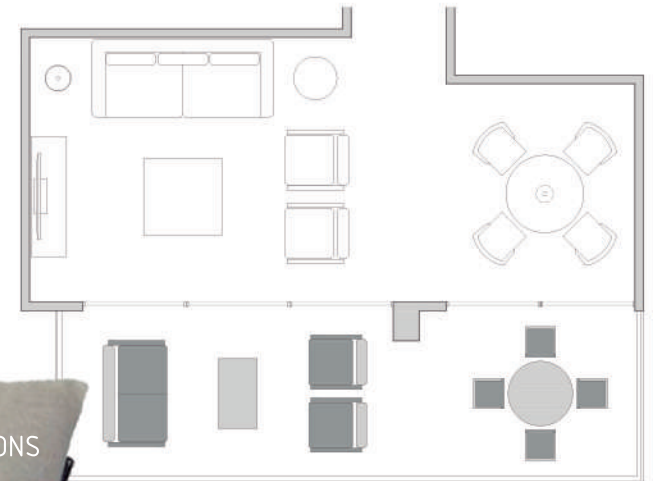

TERRACE LIVING ROOM FURNITURE SAMPLE

CUSHIONS

TERRACE MEDITERRANEAN LUXURY 2 BEDROOMS