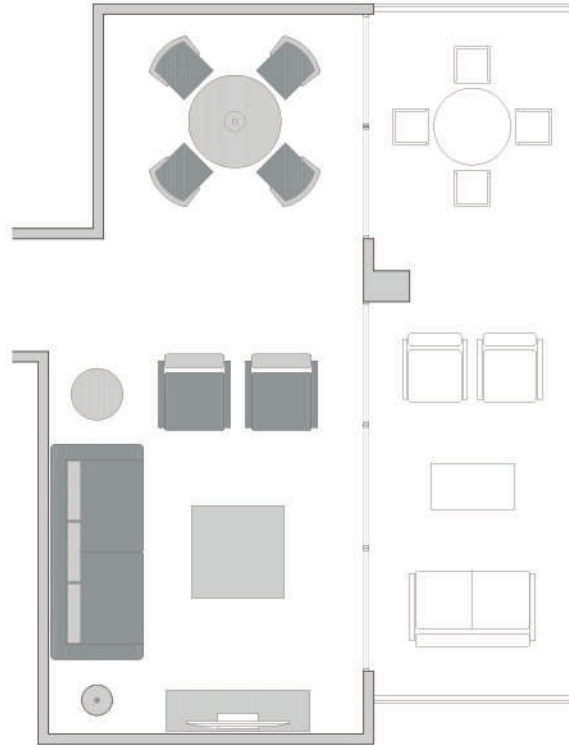

GLASS + WOOD CONSOLE TABLE

- 1 UPHOLSTERED BED
- 2 GLASS + WOOD NIGHT TABLES
- 1 GLASS + WOOD CONSOLE TABLE
- 1 PAINTING
- 2 CEILING LAMPS (PLACED AS NIGHT TABLE LAMPS)
- 1 CURTAIN WITH POLE
- 2 WHITE CUSHIONS
- 2 AQUA CUSHIONS
- 1 AQUA BEDCOVER
- 1 RUG (160cm X 230 cm)

HEADBOARD

ACCESORIES SAMPLES

PAINTING

- 1 HEADBOARD
- 2 WOOD NIGHT TABLES
- 1 PAINTING
- 2 NIGHT TABLE LAMPS
- 1 CURTAIN WITH POLE
- 2 DENIM BEDCOVER
- 2 DENIM CUSHIONS
- 2 WHITE CUSHIONS
- 2 WHITE RUGS (110cm X 60cm)

SOFA, ARMCHAIRS, COFFEE TABLE, SIDE TABLE

TV UNIT IN WHITE COLOUR + WOOD

ROUND DINING TABLE, CHAIRS

- 1 SOFA
- 2 ARMCHAIRS
- 1 COFFEE TABLE
- 1 SIDE TABLE
- 1 TV UNIT
- 1 ROUND DINING TABLE (EXTENDABLE)
- 4 CHAIRS
- 1 FLOOR LAMP
- 1 MIRROR
- 1 CEILING LAMP
- 2 PICTURES
- 1 CURTAIN WITH POLE
- 1 RUG (300cm X 200cm)
- 2 TURQUOISE CUSHIONS
- 4 ORANGE CUSHIONS