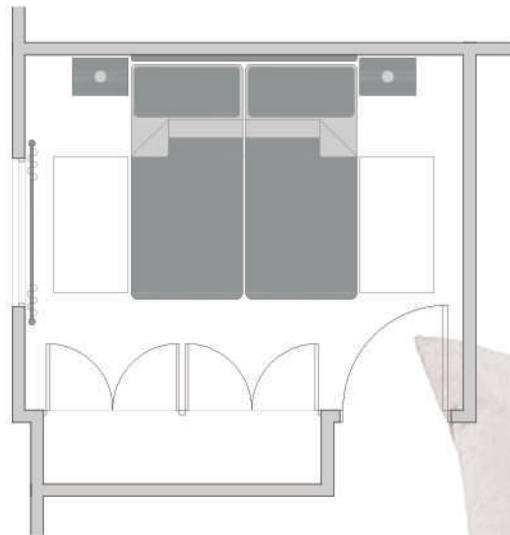

GLASS + WOOD CONSOLE TABLE

- 1 UPHOLSTERED BED
- 2 GLASS + WOOD NIGHT TABLES
- 1 GLASS + WOOD CONSOLE TABLE
- 1 PAINTING
- 2 CEILING LAMPS (PLACED AS NIGHT TABLE LAMPS)
- 1 CURTAIN WITH POLE
- 2 WHITE CUSHIONS
- 2 AQUA CUSHIONS
- 1 AQUA BEDCOVER
- 1 RUG (160cm X 230 cm)

HEADBOARD

ACCESORIES SAMPLES

PAINTING

- 1 HEADBOARD
- 2 WOOD NIGHT TABLES
- 1 PAINTING
- 2 NIGHT TABLE LAMPS
- 1 CURTAIN WITH POLE
- 2 DENIM BEDCOVER
- 2 DENIM CUSHIONS
- 2 WHITE CUSHIONS
- 2 WHITE RUGS (110cm X 60cm)