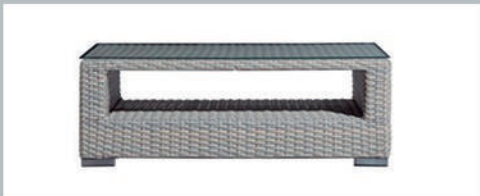

COFFEE TABLE