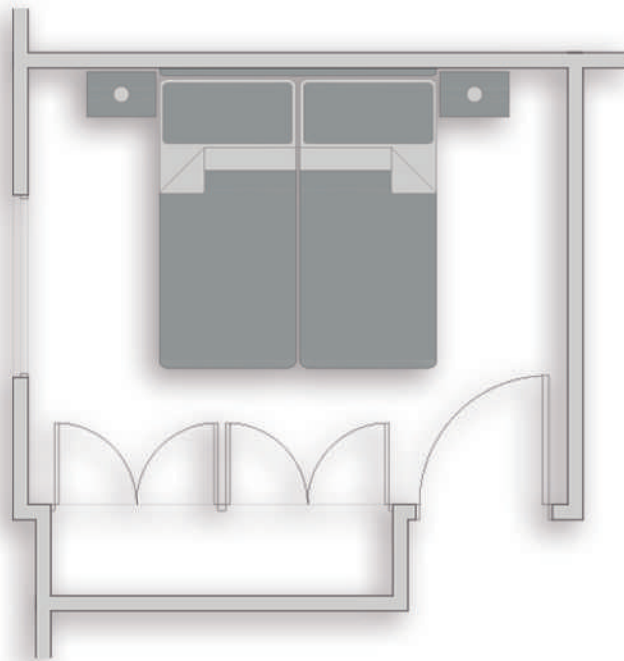

P&S INTERIOR
DECOPACKS

LOW COST BASIC 2 BEDROOMS

FURNITURE SAMPLES

WOOD + WHITE LACQUERED SURFACES HEADBOARD
WOOD + WHITE LACQUERED NIGHT TABLES
WOOD + WHITE LACQUERED DRESSER

- 1 HEADBOARD
- 2 NIGHT TABLES
- 1 DRESSER
- 2 FRAMED PAINTINGS
- 2 NIGHT TABLE LAMPS

ACCESORIES SAMPLES

FRAMED PAINTINGS

NIGHT TABLE LAMPS

MASTER BEDROOM
LOW COST BASIC 2 BEDROOMS

FURNITURE SAMPLES

NIGHT TABLES

UPHOLSTERED HEADBOARD

- 1 UPHOLSTERED HEADBOARD
- 2 NIGHT TABLES
- 3 FRAMED PHOTOGRAPHS
- 2 NIGHT TABLE LAMPS

ACCESSORIES SAMPLES

FRAMED PHOTOGRAPHS

NIGHT TABLE LAMPS

GUEST BEDROOM
LOW COST BASIC 2 BEDROOMS

P&S
INTERIOR

FURNITURE SAMPLES

SOFAS, COFFEE TABLE, SIDE TABLES

TV UNIT

ROUND DINING TABLE, CHAIRS

- 2 SOFAS
- 1 COFFEE TABLE
- 2 SIDE TABLES
- 1 TV UNIT
- 1 ROUND DINING TABLE
- 4 CHAIRS
- 1 FLOOR LAMP
- 1 CEILING LAMP
- 2 FRAMED PAINTINGS
- 1 MIRROR

ACCESSORIES SAMPLES

2 FRAMED PAINTINGS