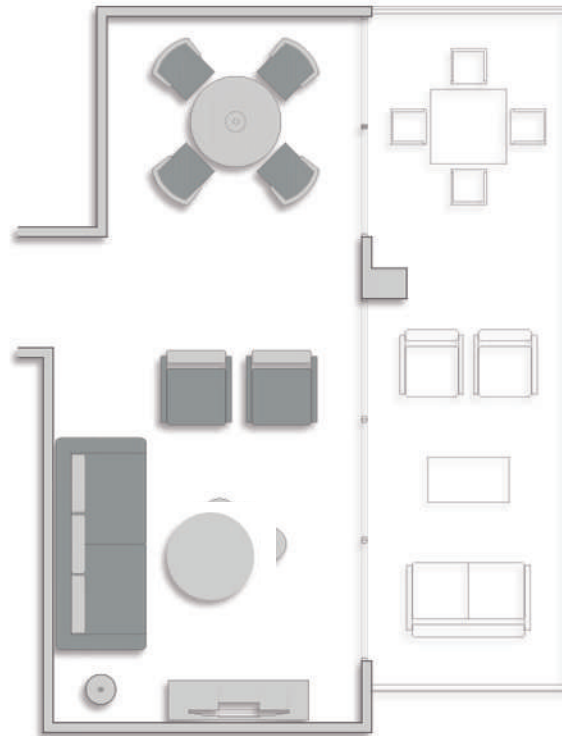

ACCESSORIES SAMPLES

FRAMED PHOTOGRAPHS

NIGHT TABLE LAMPS

GUEST BEDROOM
LOW COST BASIC 2 BEDROOMS

P&S
INTERIOR

FURNITURE SAMPLES

SOFAS, COFFEE TABLE, SIDE TABLES

TV UNIT

ROUND DINING TABLE, CHAIRS

- 2 SOFAS
- 1 COFFEE TABLE
- 2 SIDE TABLES
- 1 TV UNIT
- 1 ROUND DINING TABLE
- 4 CHAIRS
- 1 FLOOR LAMP
- 1 CEILING LAMP
- 2 FRAMED PAINTINGS
- 1 MIRROR

ACCESSORIES SAMPLES

2 FRAMED PAINTINGS

MIRROR

FLOOR LAMP

CEILING LAMP

LIVING & DINING ROOM
LOW COST BASIC 2 BEDROOMS

FURNITURE SAMPLES

SQUARE DINING TABLE
ARMCHAIRS

- 1 SQUARE SHAPE DINING TABLE
- 4 DINING TABLE ARMCHAIRS
- 1 SOFA
- 2 ARMCHAIRS
- 1 COFFEE TABLE

2 SEATS SOFA
ARMCHAIRS
ROUND COFFEE TABLE

TERRACE

LOW COST BASIC 2 BEDROOMS

LIVING & DININGROOM

2 TWO SEATER SOFA
1 COFFEE TABLE
1 SET OF TWO SIDE TABLES
1 ROUND DINING TABLE
4 DINING ROOM CHAIRS
2 FRAMED PAINTINGS
1 FLOOR LAMP
1 CEILING LAMP
1 TV UNIT
1 MIRROR