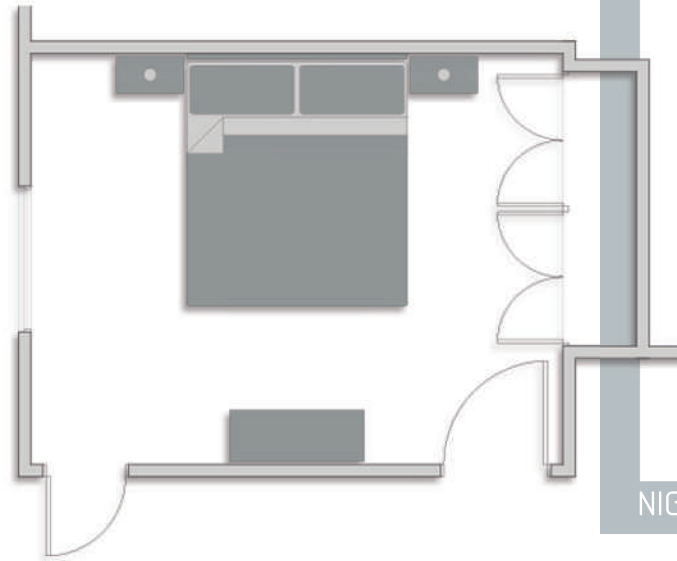

P&S INTERIOR
DECOPACKS

LOW COST BASIC 2 BEDROOMS

FURNITURE SAMPLES

WOOD + WHITE LACQUERED SURFACES HEADBOARD
WOOD + WHITE LACQUERED NIGHT TABLES
WOOD + WHITE LACQUERED DRESSER

- 1 HEADBOARD
- 2 NIGHT TABLES
- 1 DRESSER
- 2 FRAMED PAINTINGS
- 2 NIGHT TABLE LAMPS

ACCESORIES SAMPLES

FRAMED PAINTINGS

NIGHT TABLE LAMPS

MASTER BEDROOM
LOW COST BASIC 2 BEDROOMS

FURNITURE SAMPLES

NIGHT TABLES

UPHOLSTERED HEADBOARD

- 1 UPHOLSTERED HEADBOARD
- 2 NIGHT TABLES
- 3 FRAMED PHOTOGRAPHS
- 2 NIGHT TABLE LAMPS

ROUND DINING TABLE, CHAIRS

- 2 SOFAS
- 1 COFFEE TABLE
- 2 SIDE TABLES
- 1 TV UNIT
- 1 ROUND DINING TABLE
- 4 CHAIRS
- 1 FLOOR LAMP
- 1 CEILING LAMP
- 2 FRAMED PAINTINGS
- 1 MIRROR

ACCESSORIES SAMPLES

2 FRAMED PAINTINGS