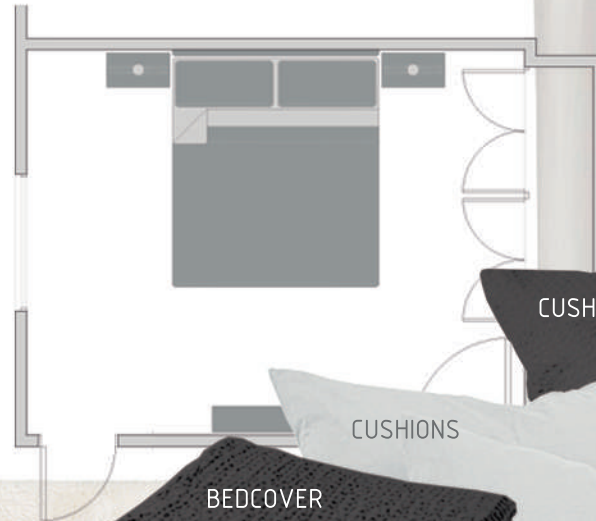

P&S INTERIOR
DECOPACKS

NORDIC LUXURY 2 BEDROOMS

FURNITURE SAMPLES

WOOD NIGHT TABLES

WOOD BED (HEADBOARD + BASE)

ACCESORIES SAMPLES

FRAMED PAINTINGS

WOOD SHELF

- 1 WOOD BED (HEADBOARD + BASE)
- 2 WOOD NIGHT TABLES
- 1 FLOATING WOOD SHELF
- 2 FRAMED PAINTINGS
- 2 NIGHT TABLE LAMPS
- 1 CURTAIN WITH POLE
- 1 STEEL GRAY BEDCOVER
- 2 STEEL GRAY CUSHIONS
- 2 WHITE CUSHIONS
- 1 WHITE RUG
- 1 DUVET + DUVET COVER
- SHEETS AND PILLOW CASES

CURTAINS

NIGHT TABLE LAMPS

CUSHIONS

CUSHIONS

BEDCOVER

RUG

MASTER BEDROOM

NORDIC LUXURY 2 BEDROOMS

LIVING & DINING ROOM

NORDIC LUXURY 2 BEDROOMS

FURNITURE SAMPLES

3 SEATER SOFA, COFFEE TABLE

ARMCHAIRS

DINING ROOM FURNITURE SAMPLE

SQUARE SHAPED DINING TABLE + ARMCHAIRS

- 1 SOFA (METAL FRAME AND ROPES)
- 2 ARMCHAIRS (METAL FRAME AND ROPES)
- 1 COFFEE TABLE
- 1 SQUARE SHAPED DINING TABLE
- 4 DINING TABLE ARMCHAIRS (METAL FRAME AND ROPES)
- 4 DECORATIVE CUSHIONS