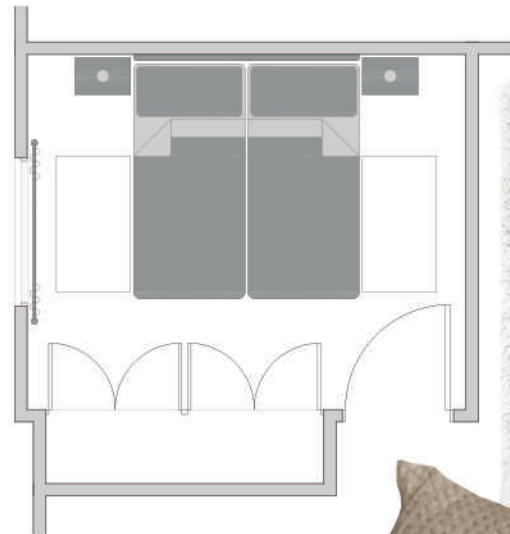

- 1 WOOD BED (HEADBOARD + BASE)
- 2 WOOD NIGHT TABLES
- 1 FLOATING WOOD SHELF
- 2 FRAMED PAINTINGS
- 2 NIGHT TABLE LAMPS
- 1 CURTAIN WITH POLE
- 1 STEEL GRAY BEDCOVER
- 2 STEEL GRAY CUSHIONS
- 2 WHITE CUSHIONS
- 1 WHITE RUG
- 1 DUVET + DUVET COVER
- SHEETS AND PILLOW CASES

FURNITURE SAMPLES

NIGHT TABLES

UPHOLSTERED HEADBOARD

ACCESORIES SAMPLES

FRAMED PICTURES

- 1 UPHOLSTERED HEADBOARD
- 2 WOOD NIGHT TABLES
- 2 FRAMED PICTURES
- 2 NIGHT TABLE LAMPS
- 1 CURTAIN WITH POLE
- 1 ORGEAT BEDCOVER
- 2 ORGEAT CUSHIONS
- 2 WHITE CUSHIONS
- 2 WHITE RUGS (110cm X 60cm)
- 2 DUVET + DUVET COVERS
- SHEETS AND PILLOW CASES