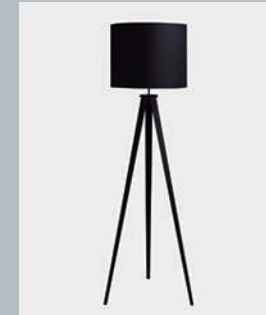

2 FRAMED PAINTINGS