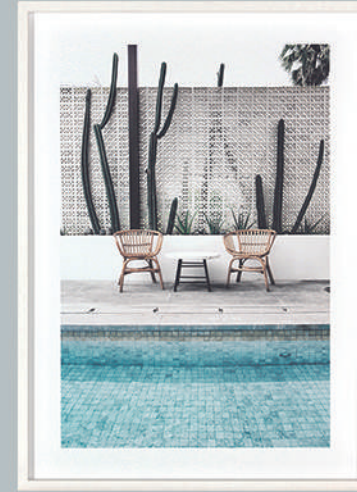

FURNITURE SAMPLES

NIGHT TABLES

UPHOLSTERED HEADBOARD

ACCESORIES SAMPLES

FRAMED PICTURES

- 1 UPHOLSTERED HEADBOARD
- 2 WOOD NIGHT TABLES
- 2 FRAMED PICTURES
- 2 NIGHT TABLE LAMPS
- 1 CURTAIN WITH POLE
- 1 ORGEAT BEDCOVER
- 2 ORGEAT CUSHIONS
- 2 WHITE CUSHIONS
- 2 WHITE RUGS (110cm X 60cm)
- 2 DUVET + DUVET COVERS
- SHEETS AND PILLOW CASES