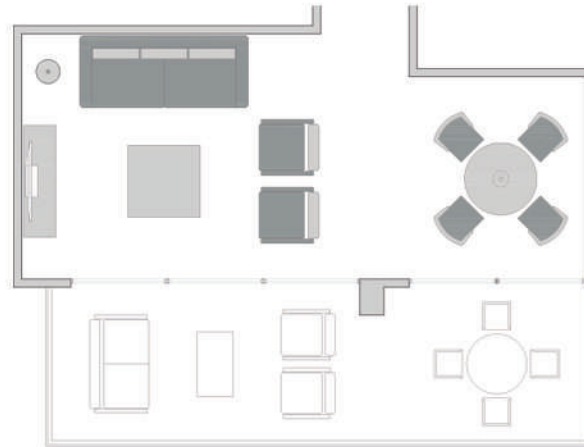

SOFA, ARMCHAIRS, COFFEE TABLE

TV UNIT

ROUND DINING TABLE, CHAIRS

- 1 SOFA
- 2 ARMCHAIRS
- 1 COFFEE TABLE
- 1 TV UNIT
- 1 ROUND DINING TABLE (EXTENDABLE)

CURTAINS

RUG

- 4 CHAIRS

- 1 FLOOR LAMP
- 1 MIRROR
- 1 CEILING LAMP
- 2 FRAMED PAINTINGS
- 1 CURTAIN WITH POLE
- 1 RUG (300cm X 200cm)
- 2 OTHER CUSHIONS
- 2 PALE PINK CUSHIONS
- 2 GRAY CUSHIONS