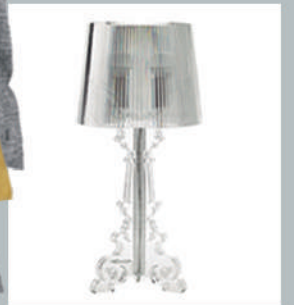

NIGHT TABLE LAMPS