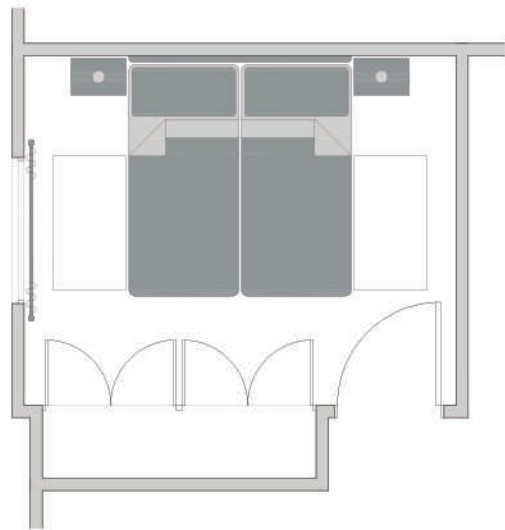

BED COVER

DECORATIVE CUSHIONS

NIGHT TABLE LAMP

- 2 MATTRESSES WITH BASES (90X200)
- 1 UPHOLSTERED HEADBOARD
- 2 WHITE LACQUERED NIGHT TABLES
- 1 CURTAIN WITH POLE
- 2 BEDCOVERS
- 2 RUGS (60X110)
- 1 FRAMED PAINTING
- 4 DECORATIVE CUSHIONS
- 2 NIGHT TABLE LAMPS
- 2 DUVETS + DUVET COVERS
- SHEETS + PILLOW CASES