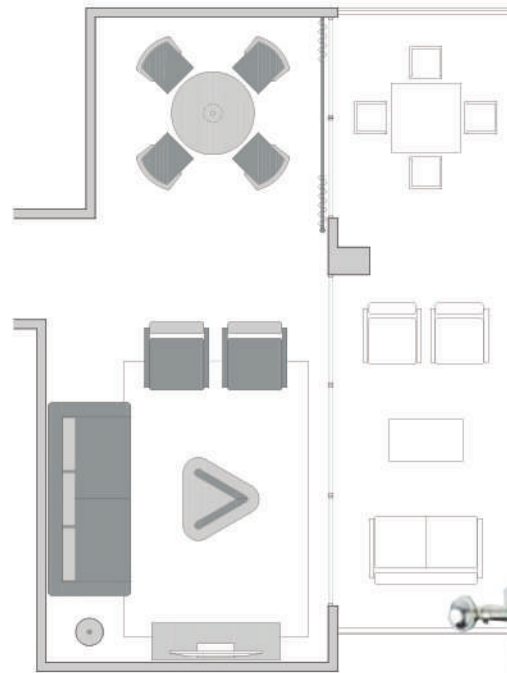

BED COVER

DECORATIVE CUSHIONS

NIGHT TABLE LAMP

- 2 MATTRESSES WITH BASES (90X200)
- 1 UPHOLSTERED HEADBOARD
- 2 WHITE LACQUERED NIGHT TABLES
- 1 CURTAIN WITH POLE
- 2 BEDCOVERS
- 2 RUGS (60X110)
- 1 FRAMED PAINTING
- 4 DECORATIVE CUSHIONS
- 2 NIGHT TABLE LAMPS
- 2 DUVETS + DUVET COVERS
- SHEETS + PILLOW CASES

GUEST BEDROOM CONTEMPORARY LUXURY 2 BEDROOMS

FURNITURE SAMPLES

SOFA, ARMCHAIRS, COFFEE TABLE

TV UNIT IN WHITE COLOUR + WOOD

ROUND DINING TABLE, CHAIRS

- 1 SOFA
- 2 ARMCHAIRS
- 1 COFFEE TABLE
- 1 TV UNIT
- 1 ROUND DINING TABLE
- 4 CHAIRS
- 1 FLOOR LAMP
- 1 CEILING LAMP
- 2 FRAMED PAINTINGS
- 1 MIRROR
- 4 DECORATIVE CUSHIONS
- 1 CURTAIN WITH POLE
- 1 RUG