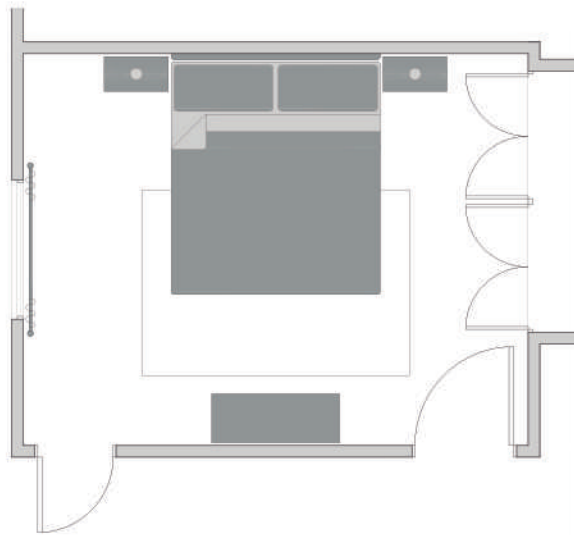

P&S INTERIOR
DECOPACKS

CONTEMPORARY LUXURY 2 BEDROOMS

FURNITURE SAMPLES

LACQUERED NIGHT TABLES

UPHOLSTERED BED

LACQUERED DOUBLE DRESSER

- 1 MATTRESS + BASE (180 X 200)
- 1 UPHOLSTERED BED
- 2 LACQUERED NIGHT TABLES
- 1 LACQUERED DOUBLE DRESSER
- 2 FRAMED PAINTING
- 2 NIGHT TABLE LAMPS
- 1 CURTAIN WITH POLE
- 1 RUG
- 1 BED COVER
- 4 DECORATIVE CUSHIONS
- 1 DUVET + DUVET COVER
- SHEETS + PILLOW CASES

BED COVER

DECORATIVE CUSHIONS

NIGHT TABLE LAMP

- 2 MATTRESSES WITH BASES (90X200)
- 1 UPHOLSTERED HEADBOARD
- 2 WHITE LACQUERED NIGHT TABLES
- 1 CURTAIN WITH POLE
- 2 BEDCOVERS
- 2 RUGS (60X110)
- 1 FRAMED PAINTING
- 4 DECORATIVE CUSHIONS
- 2 NIGHT TABLE LAMPS
- 2 DUVETS + DUVET COVERS
- SHEETS + PILLOW CASES