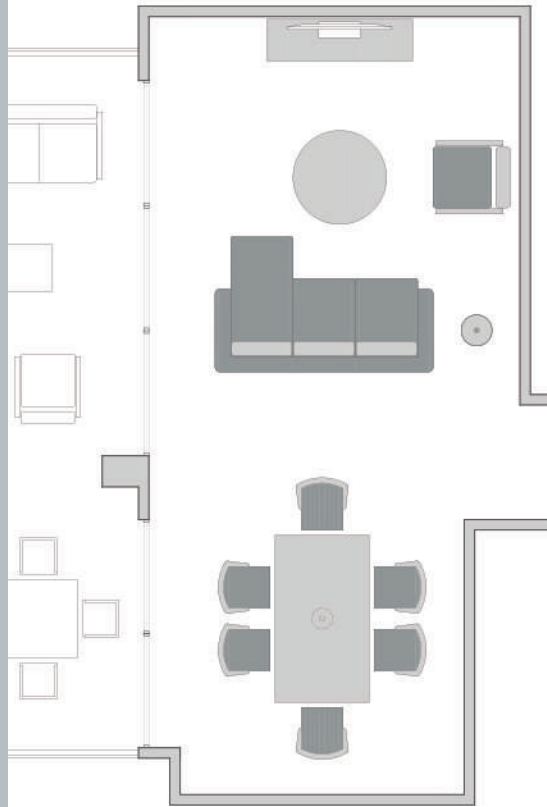

GUEST BEDROOM MEDITERRANEAN BASIC 3 BEDROOMS

P&S
INTERIOR

FURNITURE SAMPLES

CORNER SOFA, ARMCHAIR, COFFEE TABLE

WOOD + BLACK METAL TV UNIT

RECTANGULAR DINING TABLE, CHAIRS

ACCESSORIES SAMPLES

2 PICTURES PRINTED ON METHACRYLATE

MIRROR

FLOOR LAMP

CEILING LAMPS

- 1 CORNER SOFA
- 1 ARMCHAIR
- 1 COFFEE TABLE
- 1 TV UNIT
- 1 DINING TABLE
- 6 CHAIRS
- 1 FLOOR LAMP
- 2 CEILING LAMPS
- 2 PICTURES
- 1 MIRROR

FURNITURE SAMPLES

2 SEATS SOFA