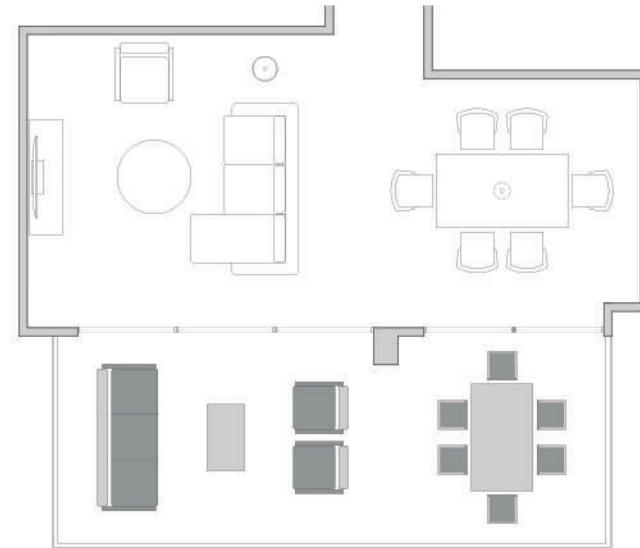

MIRROR

FLOOR LAMP

CEILING LAMPS

- 1 CORNER SOFA
- 1 ARMCHAIR
- 1 COFFEE TABLE
- 1 TV UNIT
- 1 DINING TABLE
- 6 CHAIRS
- 1 FLOOR LAMP
- 2 CEILING LAMPS
- 2 PICTURES
- 1 MIRROR

FURNITURE SAMPLES

2 SEATS SOFA

ARMCHAIRS

COFFEE TABLE

DINING TABLE

DINING TABLE ARMCHAIRS

- 1 SOFA
- 2 ARMCHAIRS
- 1 COFFEE TABLE
- 1 DINING TABLE
- 6 DINING TABLE ARMCHAIRS

TERRACE LIVING ROOM FURNITURE SAMPLE

TERRACE MEDITERRANEAN BASIC 3 BEDROOMS

MASTER BEDROOM

1 MATTRESS+BASE
(180cm x 200cm)
1 UPHOLSTERED BED
2 NIGHT TABLES
1 CONSOLE TABLE
1 PAINTING
2 CEILING LAMPS
(PLACED AS NIGHT TABLE LAMPS)
2 PILLOWS

TOTAL: 3.686,00 €

GUEST BEDROOM

2 MATTRESSES+BASES
(90cm x 200cm)
1 UPHOLSTERED HEADBOARD
2 NIGHT TABLES
1 PAINTING
2 NIGHT TABLE LAMPS
2 PILLOWS

TOTAL: 3.053,00 €

GUEST BEDROOM 1

1 MATTRESS+BASE
(180cm x 200cm)
1 UPHOLSTERED BED
2 NIGHT TABLE
1 ARMCHAIR
1 PAINTING
2 NIGHT TABLE LAMP
2 PILLOWS

TOTAL: 3.562,00 €

LIVING & DININGROOM

1 CORNER SOFA
1 ROUND COFFEE TABLE
1 ARMCHAIR
1 RECTANGULAR DINING
TABLE
6 DINING TABLE CHAIRS
2 PICTURES
1 FLOOR LAMP
2 CEILING LAMPS
1 TV UNIT
1 MIRROR