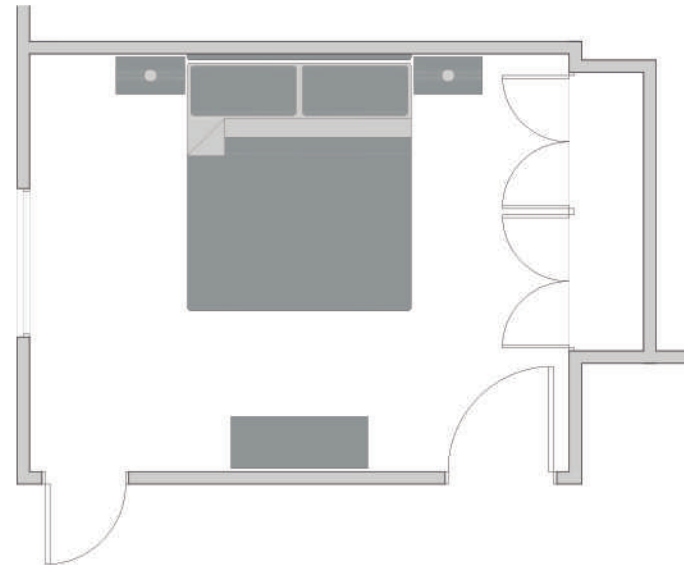

- 1 UPHOLSTERED BED
- 2 GLASS + WOOD NIGHT TABLES
- 1 GLASS + WOOD CONSOLE TABLE
- 1 PAINTING
- 2 CEILING LAMPS
(PLACED AS NIGHT TABLE LAMPS)

CEILING LAMPS

MASTER BEDROOM MEDITERRANEAN BASIC 3 BEDROOMS

FURNITURE SAMPLES

GUEST BEDROOM MEDITERRANEAN BASIC 3 BEDROOMS

P&S
INTERIOR

FURNITURE SAMPLES

CORNER SOFA, ARMCHAIR, COFFEE TABLE

WOOD + BLACK METAL TV UNIT

RECTANGULAR DINING TABLE, CHAIRS

ACCESSORIES SAMPLES

2 PICTURES PRINTED ON METHACRYLATE