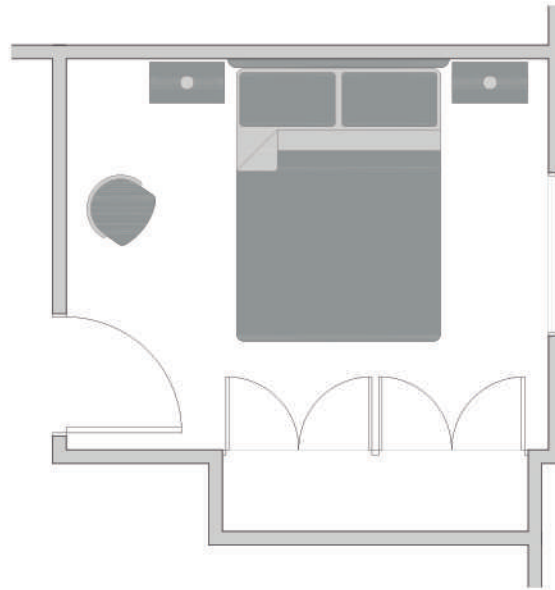

GUEST BEDROOM 1 MEDITERRANEAN BASIC 3 BEDROOMS

P&S
INTERIOR