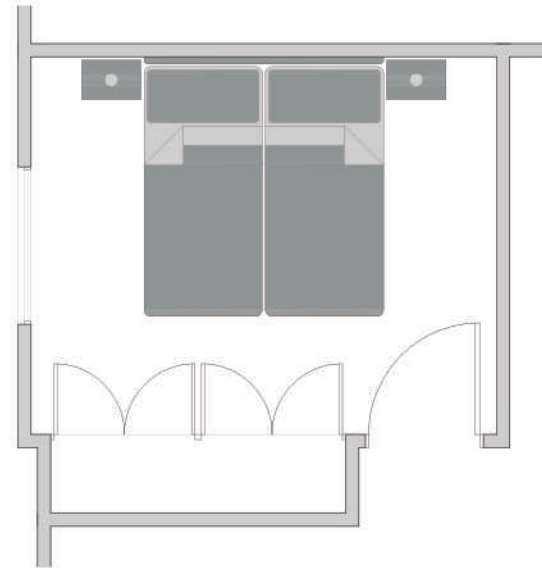

GUEST BEDROOM MEDITERRANEAN BASIC 3 BEDROOMS

P&S
INTERIOR

FURNITURE SAMPLES

CORNER SOFA, ARMCHAIR, COFFEE TABLE

WOOD + BLACK METAL TV UNIT

RECTANGULAR DINING TABLE, CHAIRS

ACCESSORIES SAMPLES

2 PICTURES PRINTED ON METHACRYLATE