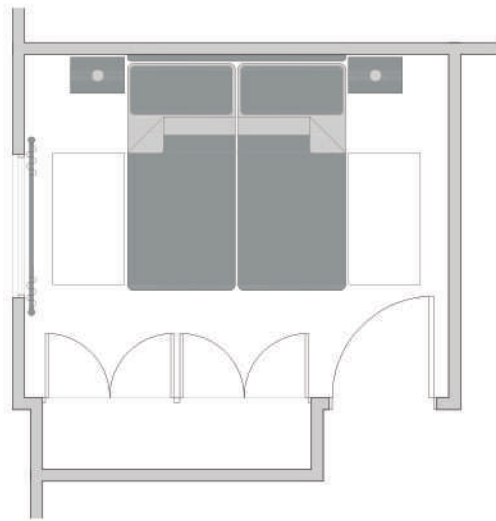

- 2 MATTRESSES WITH BASES (90X200)
- 1 UPHOLSTERED HEADBOARD
- 2 WHITE LACQUERED NIGHT TABLES
- 1 CURTAIN WITH POLE
- 2 BEDCOVERS
- 2 RUGS (60X110)
- 1 FRAMED PAINTING
- 4 DECORATIVE CUSHIONS
- 2 NIGHT TABLE LAMPS
- 2 DUVETS + DUVET COVERS
- SHEETS + PILLOW CASES

GUEST BEDROOM CONTEMPORARY LUXURY 3 BEDROOMS

FURNITURE SAMPLES

CORNER SOFA + RECTANGULAR COFFEE TABLE + ARMCHAIR

LACQUERED TV UNIT

RECTANGULAR (EXTENDABLE) DINING TABLE FOR 6 + CHAIRS

- 1 CORNER SOFA
- 1 ARMCHAIR
- 1 RECTANGULAR COFFEE TABLE
- 1 LACQUERED TV UNIT
- 1 RECTANGULAR DINING TABLE (EXTENDABLE)
- 6 CHAIRS
- 1 FLOOR LAMP
- 1 CEILING LAMP
- 2 FRAMED PAINTINGS
- 1 MIRROR
- 1 RUG (300cm X 200cm)
- 1 CURTAIN WITH POLE
- 4 DECORATIVE CUSHIONS