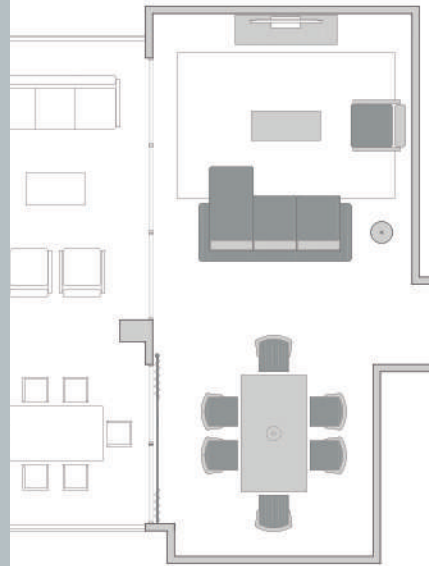

GUEST BEDROOM CONTEMPORARY LUXURY 3 BEDROOMS

FURNITURE SAMPLES

CORNER SOFA + RECTANGULAR COFFEE TABLE + ARMCHAIR

LACQUERED TV UNIT

RECTANGULAR (EXTENDABLE) DINING TABLE FOR 6 + CHAIRS

- 1 CORNER SOFA
- 1 ARMCHAIR
- 1 RECTANGULAR COFFEE TABLE
- 1 LACQUERED TV UNIT
- 1 RECTANGULAR DINING TABLE (EXTENDABLE)
- 6 CHAIRS
- 1 FLOOR LAMP
- 1 CEILING LAMP
- 2 FRAMED PAINTINGS
- 1 MIRROR
- 1 RUG (300cm X 200cm)
- 1 CURTAIN WITH POLE
- 4 DECORATIVE CUSHIONS