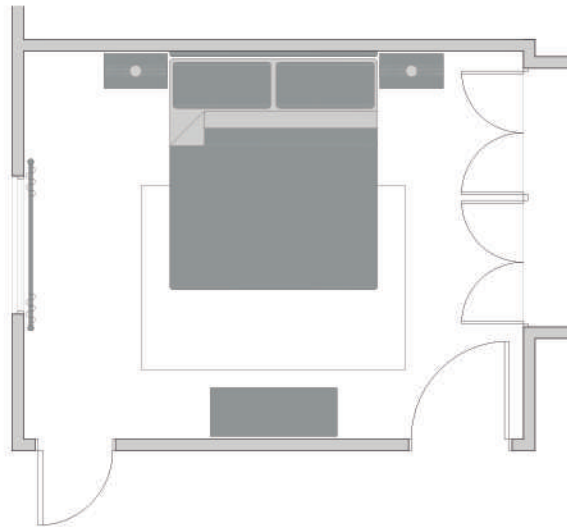

DECORATIVE CUSHIONS

NIGHT TABLE LAMPS

LACQUERED DOUBLE DRESSER

- 1 MATTRESS + BASE (180 X 200)
- 1 UPHOLSTERED BED
- 2 LACQUERED NIGHT TABLES
- 1 LACQUERED DOUBLE DRESSER
- 2 FRAMED PAINTING
- 2 NIGHT TABLE LAMPS
- 1 CURTAIN WITH POLE
- 1 RUG (230cm X 160cm)
- 1 BED COVER
- 4 DECORATIVE CUSHIONS
- 1 DUVET + DUVET COVER
- SHEETS + PILLOW CASES

PAINTING

- 1 MATTRESS + BASE (180 X 200)
- 1 UPHOLSTERED BED
- 2 ROUND NIGHT TABLES + LAMP
- 1 ARMCHAIR
- 1 CURTAIN WITH POLE
- 1 BEDCOVER
- 1 RUG (230cm X 160cm)
- 1 FRAMED PAINTING
- 4 DECORATIVE CUSHIONS
- 1 DUVET + DUVET COVER
- SHEETS + PILLOW CASES

GUEST BEDROOM CONTEMPORARY LUXURY 3 BEDROOMS

FURNITURE SAMPLES

CORNER SOFA + RECTANGULAR COFFEE TABLE + ARMCHAIR

LACQUERED TV UNIT

RECTANGULAR (EXTENDABLE) DINING TABLE FOR 6 + CHAIRS

- 1 CORNER SOFA
- 1 ARMCHAIR
- 1 RECTANGULAR COFFEE TABLE
- 1 LACQUERED TV UNIT
- 1 RECTANGULAR DINING TABLE (EXTENDABLE)
- 6 CHAIRS
- 1 FLOOR LAMP
- 1 CEILING LAMP
- 2 FRAMED PAINTINGS
- 1 MIRROR
- 1 RUG (300cm X 200cm)
- 1 CURTAIN WITH POLE
- 4 DECORATIVE CUSHIONS