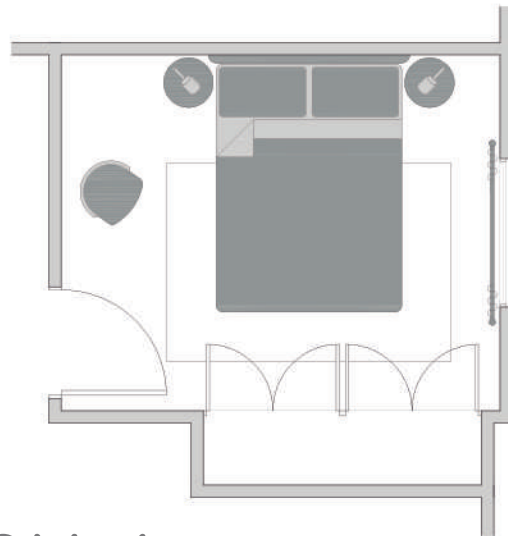

PAINTING

- 1 MATTRESS + BASE (180 X 200)
- 1 UPHOLSTERED BED
- 2 ROUND NIGHT TABLES + LAMP
- 1 ARMCHAIR
- 1 CURTAIN WITH POLE
- 1 BEDCOVER
- 1 RUG (230cm X 160cm)
- 1 FRAMED PAINTING
- 4 DECORATIVE CUSHIONS
- 1 DUVET + DUVET COVER
- SHEETS + PILLOW CASES