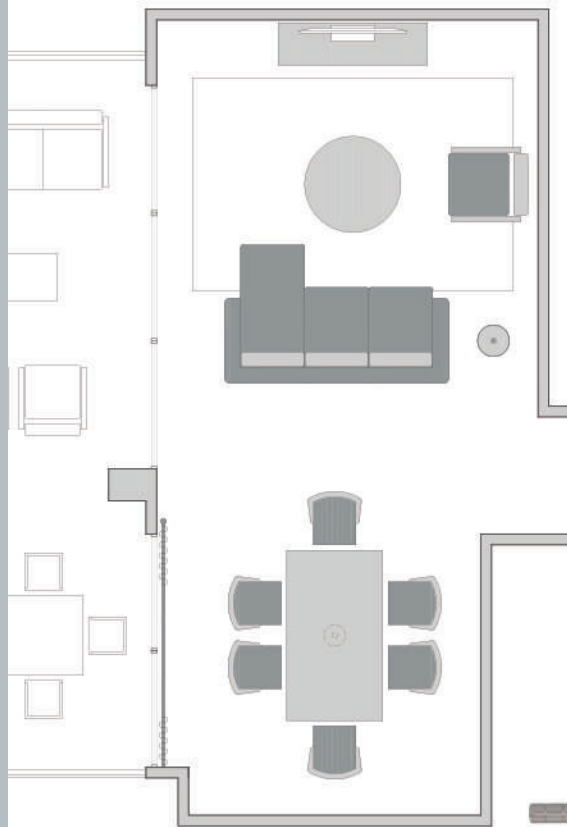

NIGHT TABLES

HEADBOARD

ACCESORIES SAMPLES

PAINTING

- 1 HEADBOARD
- 2 WOOD NIGHT TABLES
- 1 PAINTING
- 2 NIGHT TABLE LAMPS
- 1 CURTAIN WITH POLE
- 2 DENIM BEDCOVER
- 2 DENIM CUSHIONS
- 2 WHITE CUSHIONS
- 2 WHITE RUGS (110cm X 60cm)

CORNER SOFA, ARMCHAIR, COFFEE TABLE

WOOD + BLACK METAL TV UNIT

RECTANGULAR DINING TABLE, CHAIRS

- 1 CORNER SOFA
- 1 ARMCHAIR
- 1 COFFEE TABLE
- 1 TV UNIT
- 1 DINING TABLE
- 6 CHAIRS
- 1 FLOOR LAMP
- 1 MIRROR
- 2 CEILING LAMPS
- 2 PICTURES
- 1 CURTAIN WITH POLE
- 1 RUG (300cm X 200cm)
- 2 TURQUOISE CUSHIONS
- 4 ORANGE CUSHIONS