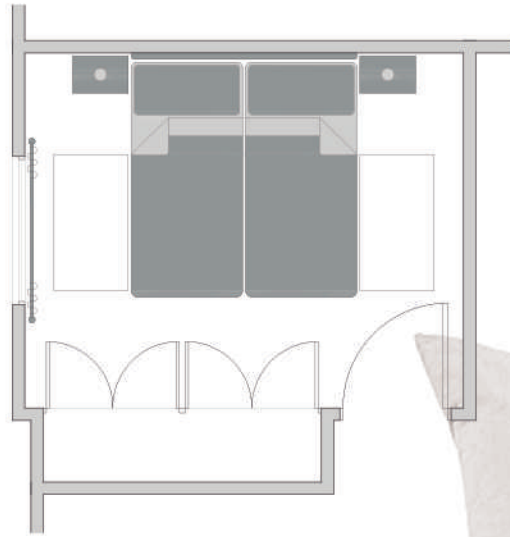

NIGHT TABLES

HEADBOARD

ACCESORIES SAMPLES

PAINTING

- 1 HEADBOARD
- 2 WOOD NIGHT TABLES
- 1 PAINTING
- 2 NIGHT TABLE LAMPS
- 1 CURTAIN WITH POLE
- 2 DENIM BEDCOVER
- 2 DENIM CUSHIONS
- 2 WHITE CUSHIONS
- 2 WHITE RUGS (110cm X 60cm)