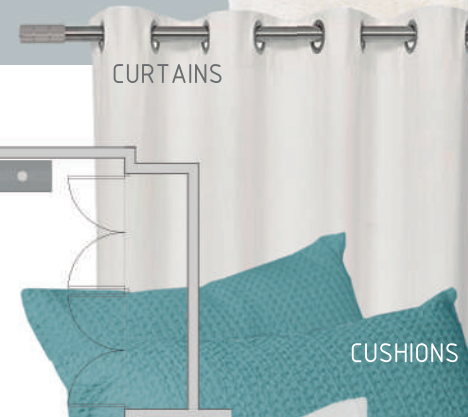

CEILING LAMPS

CUSHIONS