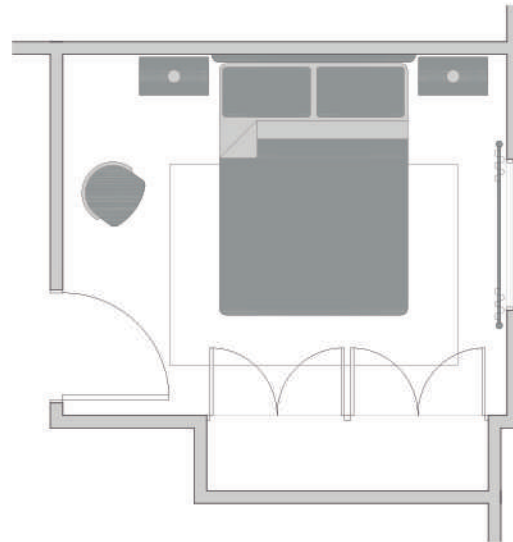

CURTAINS

RUG

BEDCOVER

CUSHIONS

NIGHT TABLE LAMPS

CUSHIONS

GUEST BEDROOM 1
MEDITERRANEAN LUXURY 3 BEDROOMS