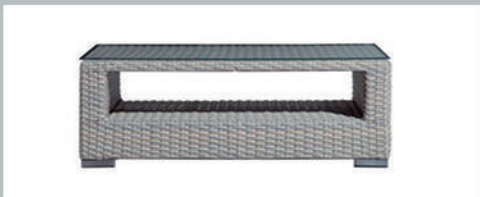

COFFEE TABLE