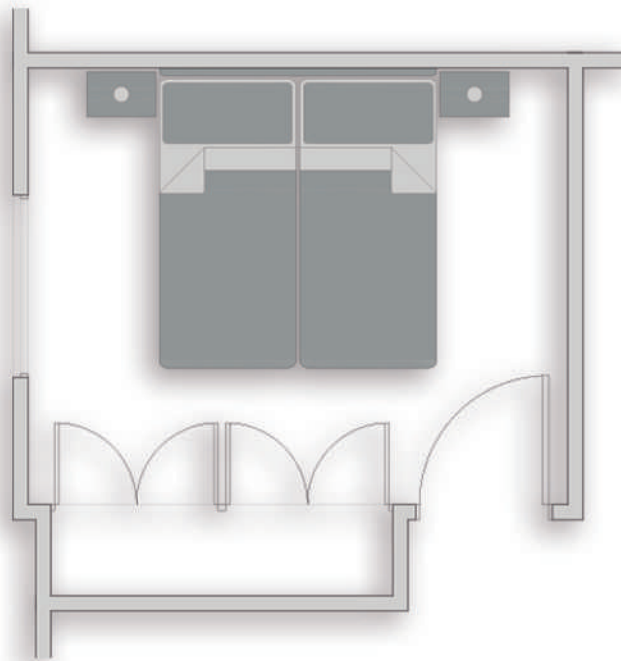

P&S INTERIOR
DECOPACKS

LOW COST BASIC 3 BEDROOMS

FURNITURE SAMPLES

WOOD + WHITE LACQUERED SURFACES HEADBOARD
WOOD + WHITE LACQUERED NIGHT TABLES
WOOD + WHITE LACQUERED DRESSER

- 1 HEADBOARD
- 2 NIGHT TABLES
- 1 DRESSER
- 2 FRAMED PAINTINGS
- 2 NIGHT TABLE LAMPS

ACCESORIES SAMPLES

FRAMED PAINTINGS

NIGHT TABLE LAMPS

MASTER BEDROOM
LOW COST BASIC 3 BEDROOMS

FURNITURE SAMPLES

NIGHT TABLES

UPHOLSTERED HEADBOARD

ACCESORIES SAMPLES

FRAMED PHOTOGRAPHS

- 1 UPHOLSTERED HEADBOARD
- 2 NIGHT TABLES
- 3 FRAMED PHOTOGRAPHS
- 2 NIGHT TABLE LAMPS

NIGHT TABLE LAMPS

GUEST BEDROOM
LOW COST BASIC 3 BEDROOMS

FURNITURE SAMPLES

WOOD NIGHT TABLES

UPHOLSTERED HEADBOARD

TV UNIT

OVAL DINING TABLE, CHAIRS

- 1 CORNER SOFA
- 1 ARMCHAIR
- 1 ROUND COFFEE TABLE
- 1 SET OF 2 SIDETABLES
- 1 TV UNIT
- 1 OVAL DINING TABLE
- 6 CHAIRS
- 1 FLOOR LAMP
- 1 CEILING LAMP
- 2 FRAMED PAINTINGS