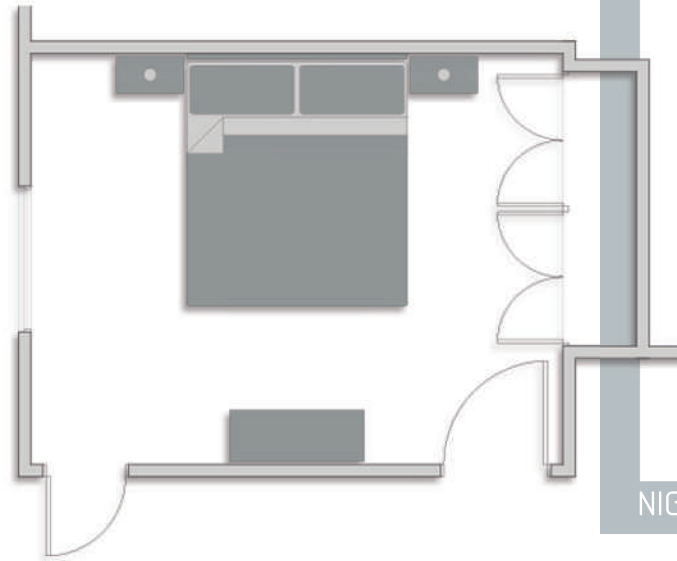

P&S INTERIOR
DECOPACKS

LOW COST BASIC 3 BEDROOMS

FURNITURE SAMPLES

WOOD + WHITE LACQUERED SURFACES HEADBOARD
WOOD + WHITE LACQUERED NIGHT TABLES
WOOD + WHITE LACQUERED DRESSER

- 1 HEADBOARD
- 2 NIGHT TABLES
- 1 DRESSER
- 2 FRAMED PAINTINGS
- 2 NIGHT TABLE LAMPS

FRAMED PHOTOGRAPHS

- 1 UPHOLSTERED HEADBOARD
- 2 NIGHT TABLES
- 3 FRAMED PHOTOGRAPHS
- 2 NIGHT TABLE LAMPS

NIGHT TABLE LAMPS

GUEST BEDROOM
LOW COST BASIC 3 BEDROOMS

FURNITURE SAMPLES

WOOD NIGHT TABLES

UPHOLSTERED HEADBOARD

TV UNIT

OVAL DINING TABLE, CHAIRS

- 1 CORNER SOFA
- 1 ARMCHAIR
- 1 ROUND COFFEE TABLE
- 1 SET OF 2 SIDETABLES
- 1 TV UNIT
- 1 OVAL DINING TABLE
- 6 CHAIRS
- 1 FLOOR LAMP
- 1 CEILING LAMP
- 2 FRAMED PAINTINGS