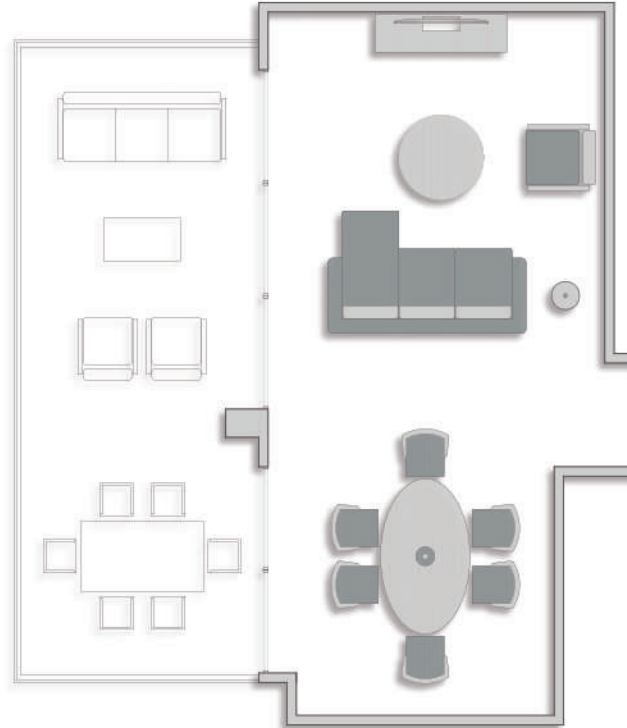

FRAMED PHOTOGRAPHS

- 1 UPHOLSTERED HEADBOARD
- 2 NIGHT TABLES
- 3 FRAMED PHOTOGRAPHS
- 2 NIGHT TABLE LAMPS

NIGHT TABLE LAMPS

GUEST BEDROOM
LOW COST BASIC 3 BEDROOMS

FURNITURE SAMPLES

WOOD NIGHT TABLES

UPHOLSTERED HEADBOARD

ACCESORIES SAMPLES

2 FRAMED PAINTINGS

NIGHT TABLE LAMPS

- 1 UPHOLSTERED HEADBOARD
- 2 WOOD NIGHT TABLES
- 2 FRAMED PAINTING
- 2 NIGHT TABLE LAMPS

MASTER BEDROOM

LOW COST BASIC 3 BEDROOMS

FURNITURE SAMPLES

CORNER SOFA, ARMCHAIR, COFFEE TABLE, SIDE TABLES

TV UNIT

OVAL DINING TABLE, CHAIRS

- 1 CORNER SOFA
- 1 ARMCHAIR
- 1 ROUND COFFEE TABLE
- 1 SET OF 2 SIDETABLES
- 1 TV UNIT
- 1 OVAL DINING TABLE
- 6 CHAIRS
- 1 FLOOR LAMP
- 1 CEILING LAMP
- 2 FRAMED PAINTINGS