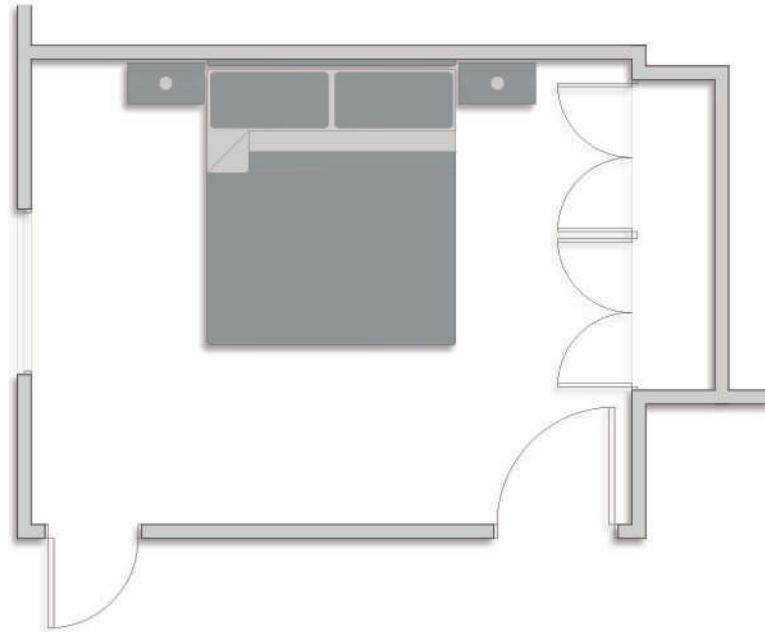

FRAMED PHOTOGRAPHS

- 1 UPHOLSTERED HEADBOARD
- 2 NIGHT TABLES
- 3 FRAMED PHOTOGRAPHS
- 2 NIGHT TABLE LAMPS

NIGHT TABLE LAMPS

GUEST BEDROOM
LOW COST BASIC 3 BEDROOMS

FURNITURE SAMPLES

WOOD NIGHT TABLES

UPHOLSTERED HEADBOARD

ACCESORIES SAMPLES

2 FRAMED PAINTINGS

NIGHT TABLE LAMPS

- 1 UPHOLSTERED HEADBOARD
- 2 WOOD NIGHT TABLES
- 2 FRAMED PAINTING
- 2 NIGHT TABLE LAMPS

MASTER BEDROOM

LOW COST BASIC 3 BEDROOMS

FURNITURE SAMPLES

CORNER SOFA, ARMCHAIR, COFFEE TABLE, SIDE TABLES

TV UNIT

OVAL DINING TABLE, CHAIRS

- 1 CORNER SOFA
- 1 ARMCHAIR
- 1 ROUND COFFEE TABLE
- 1 SET OF 2 SIDETABLES
- 1 TV UNIT
- 1 OVAL DINING TABLE
- 6 CHAIRS
- 1 FLOOR LAMP
- 1 CEILING LAMP
- 2 FRAMED PAINTINGS