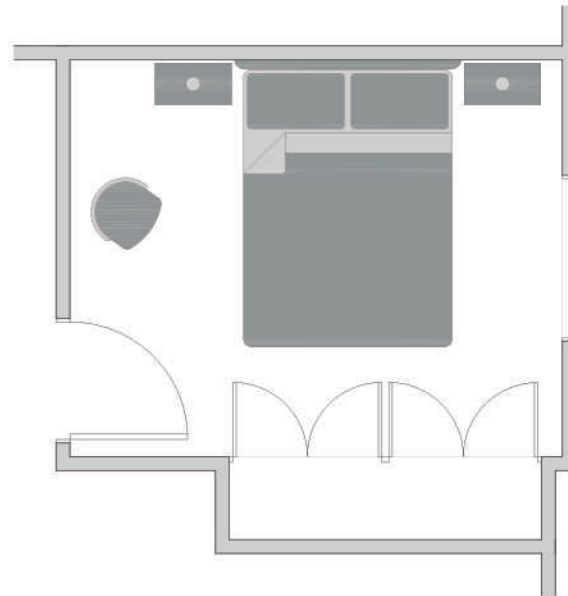

WOOD SHELF

- 1 WOOD BED
(HEADBOARD + BASE)
- 2 WOOD NIGHT TABLES
- 1 FLOATING WOOD SHELF
- 2 FRAMED PAINTINGS
- 2 NIGHT TABLE LAMPS

MASTER BEDROOM

NORDIC BASIC 3 BEDROOMS

FURNITURE SAMPLES

NIGHT TABLES

UPHOLSTERED HEADBOARD

UPHOLSTERED BED

NIGHT TABLES

ARMCHAIR

ACCESSORIES SAMPLES

FRAMED PICTURES

- 1 UPHOLSTERED BED
- 2 NIGHT TABLES
- 1 ARMCHAIR
- 2 FRAMED PICTURES
- 2 NIGHT TABLE LAMPS

NIGHT TABLE LAMPS

GUEST BEDROOM 1
NORDIC BASIC 3 BEDROOMS

P&S
INTERIOR

FURNITURE SAMPLES

CORNER SOFA, ARMCHAIR, COFFEE TABLE

TV UNIT

RECTANGULAR DINING TABLE, CHAIRS

- 1 CORNER SOFA
- 1 ARMCHAIR
- 1 COFFEE TABLE
- 1 TV UNIT
- 1 RECTANGULAR DINING TABLE (EXTENDABLE)