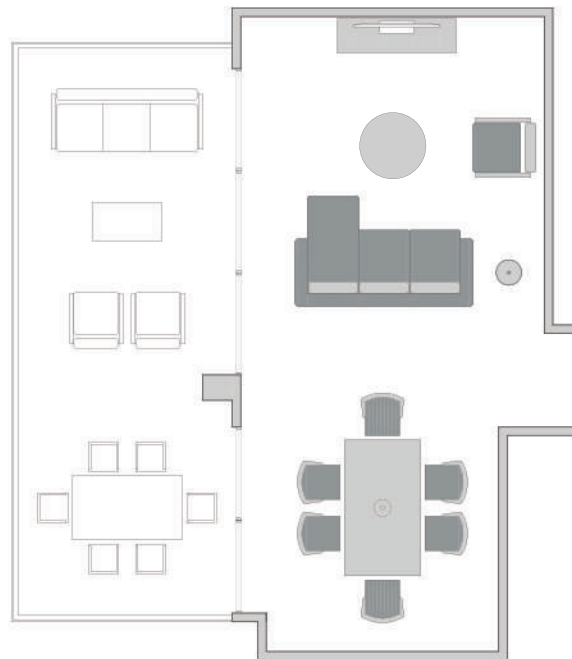

WOOD SHELF

- 1 WOOD BED
(HEADBOARD + BASE)
- 2 WOOD NIGHT TABLES
- 1 FLOATING WOOD SHELF
- 2 FRAMED PAINTINGS
- 2 NIGHT TABLE LAMPS

MASTER BEDROOM

NORDIC BASIC 3 BEDROOMS

FURNITURE SAMPLES

NIGHT TABLES

UPHOLSTERED HEADBOARD

UPHOLSTERED BED

NIGHT TABLES

ARMCHAIR

ACCESSORIES SAMPLES

FRAMED PICTURES

- 1 UPHOLSTERED BED
- 2 NIGHT TABLES
- 1 ARMCHAIR
- 2 FRAMED PICTURES
- 2 NIGHT TABLE LAMPS

NIGHT TABLE LAMPS

GUEST BEDROOM 1
NORDIC BASIC 3 BEDROOMS

P&S
INTERIOR

FURNITURE SAMPLES

CORNER SOFA, ARMCHAIR, COFFEE TABLE

TV UNIT

RECTANGULAR DINING TABLE, CHAIRS

- 1 CORNER SOFA
- 1 ARMCHAIR
- 1 COFFEE TABLE
- 1 TV UNIT
- 1 RECTANGULAR DINING TABLE (EXTENDABLE)

ACCESORIES SAMPLES

2 FRAMED PAINTINGS

MIRROR

FLOOR LAMP

CEILING LAMPS

- 6 CHAIRS
- 1 FLOOR LAMP
- 2 CEILING LAMPS
- 2 FRAMED PAINTINGS
- 1 MIRROR

LIVING & DINING ROOM

NORDIC BASIC 3 BEDROOMS