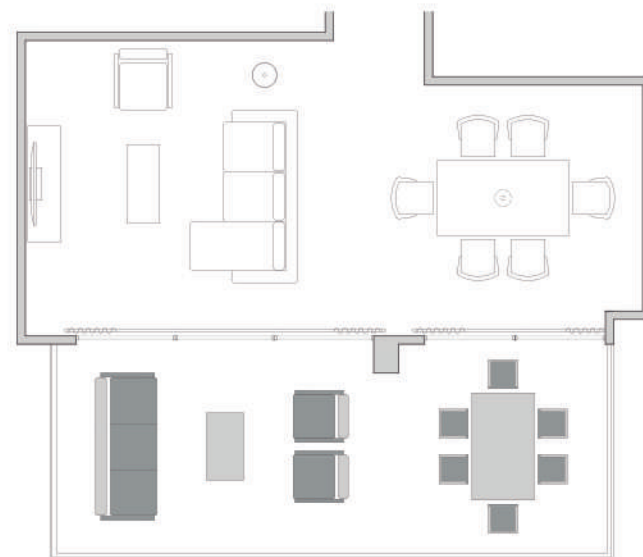

P&S
INTERIOR

FURNITURE SAMPLES

CORNER SOFA, ARMCHAIR, COFFEE TABLE

TV UNIT

RECTANGULAR DINING TABLE, CHAIRS

- 1 CORNER SOFA
- 1 ARMCHAIR
- 1 COFFEE TABLE
- 1 TV UNIT
- 1 RECTANGULAR DINING TABLE (EXTENDABLE)

ACCESORIES SAMPLES

2 FRAMED PAINTINGS

MIRROR

FLOOR LAMP

CEILING LAMPS

- 6 CHAIRS
- 1 FLOOR LAMP
- 2 CEILING LAMPS
- 2 FRAMED PAINTINGS
- 1 MIRROR

LIVING & DINING ROOM

NORDIC BASIC 3 BEDROOMS

FURNITURE SAMPLES

3 SEATER SOFA, COFFEE TABLE

ARMCHAIRS

- 1 SOFA (METAL FRAME AND ROPES)
- 2 ARMCHAIRS (METAL FRAME AND ROPES)
- 1 COFFEE TABLE
- 1 RECTANGULAR DINING TABLE
- 6 DINING TABLE ARMCHAIRS (METAL FRAME AND ROPES)

DINING ROOM FURNITURE SAMPLE

RECTANGULAR SHAPED DINING TABLE + ARMCHAIRS

TERRACE
NORDIC BASIC 3 BEDROOMS

MASTER BEDROOM

- 1 MATTRESS+BASE
(180cm x 200cm)
- 1 WOOD BED
(HEADBOARD+BASE FRAME)
- 2 NIGHT TABLES
- 1 FLOATING WOOD SHELF
- 2 FRAMED PAINTINGS
- 2 NIGHT TABLE LAMPS
- 2 PILLOWS