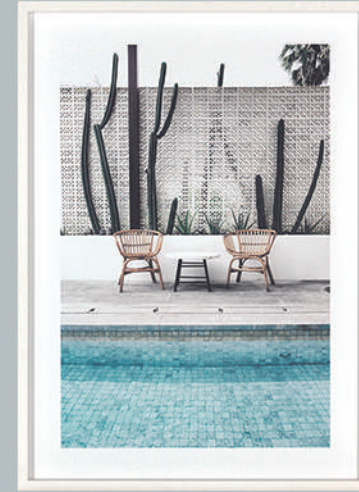

ACCESORIES SAMPLES

FRAMED PICTURES