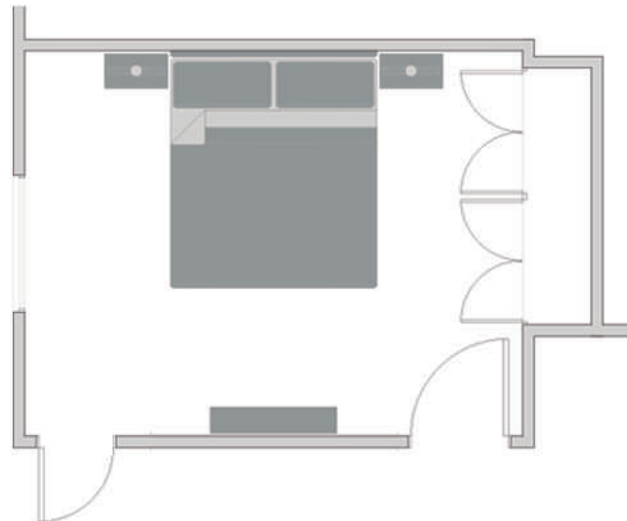

WOOD SHELF

- 1 WOOD BED
(HEADBOARD + BASE)
- 2 WOOD NIGHT TABLES
- 1 FLOATING WOOD SHELF
- 2 FRAMED PAINTINGS
- 2 NIGHT TABLE LAMPS

MASTER BEDROOM

NORDIC BASIC 3 BEDROOMS

FURNITURE SAMPLES

NIGHT TABLES

UPHOLSTERED HEADBOARD

P&S
INTERIOR

FURNITURE SAMPLES

CORNER SOFA, ARMCHAIR, COFFEE TABLE

TV UNIT

RECTANGULAR DINING TABLE, CHAIRS

- 1 CORNER SOFA
- 1 ARMCHAIR
- 1 COFFEE TABLE
- 1 TV UNIT
- 1 RECTANGULAR DINING TABLE (EXTENDABLE)