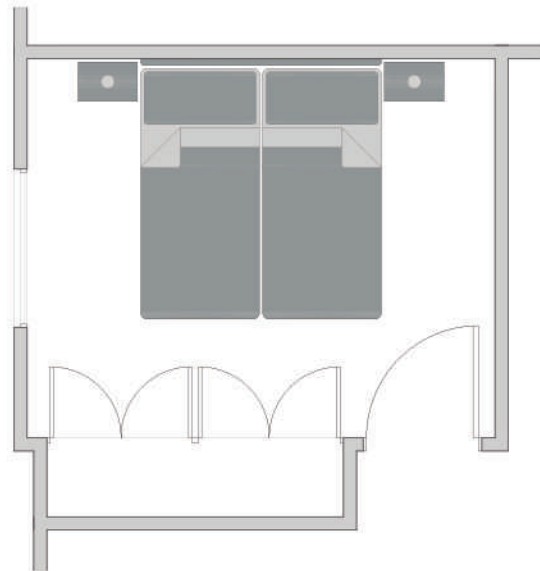

WOOD SHELF

- 1 WOOD BED
(HEADBOARD + BASE)
- 2 WOOD NIGHT TABLES
- 1 FLOATING WOOD SHELF
- 2 FRAMED PAINTINGS
- 2 NIGHT TABLE LAMPS

MASTER BEDROOM

NORDIC BASIC 3 BEDROOMS

FURNITURE SAMPLES

NIGHT TABLES

UPHOLSTERED HEADBOARD

ACCESORIES SAMPLES

FRAMED PICTURES

NIGHT TABLE LAMPS

- 1 UPHOLSTERED HEADBOARD
- 2 WOOD NIGHT TABLES
- 2 FRAMED PICTURES
- 2 NIGHT TABLE LAMPS

GUEST BEDROOM
NORDIC BASIC 3 BEDROOMS

P&S
INTERIOR

FURNITURE SAMPLES

UPHOLSTERED BED

NIGHT TABLES

ARMCHAIR

ACCESSORIES SAMPLES

FRAMED PICTURES

- 1 UPHOLSTERED BED
- 2 NIGHT TABLES
- 1 ARMCHAIR
- 2 FRAMED PICTURES
- 2 NIGHT TABLE LAMPS

NIGHT TABLE LAMPS

GUEST BEDROOM 1
NORDIC BASIC 3 BEDROOMS