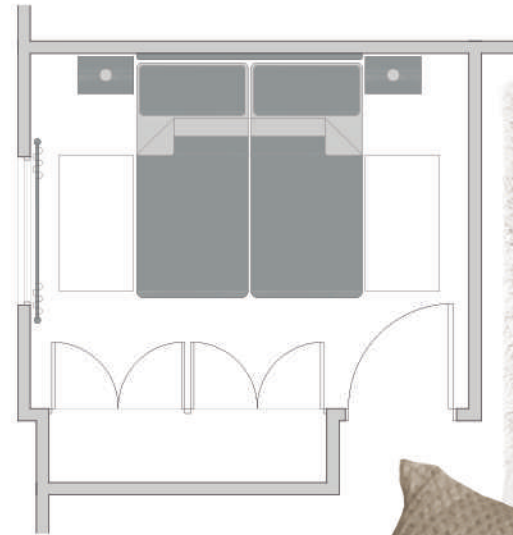

- 1 WOOD BED (HEADBOARD + BASE)
- 2 WOOD NIGHT TABLES
- 1 FLOATING WOOD SHELF
- 2 FRAMED PAINTINGS
- 2 NIGHT TABLE LAMPS
- 1 CURTAIN WITH POLE
- 2 WHITE CUSHIONS
- 2 STEEL GRAY CUSHIONS
- 1 STEEL GRAY BEDCOVER
- 1 WHITE RUG (160cm X 230 cm)
- 1 DUVET + DUVET COVER
- SHEETS + PILLOWCASES

FURNITURE SAMPLES

NIGHT TABLES

UPHOLSTERED HEADBOARD

ACCESORIES SAMPLES

FRAMED PICTURES

- 1 HEADBOARD
- 2 NIGHT TABLES
- 2 FRAMED PAINTINGS
- 2 NIGHT TABLE LAMPS
- 1 CURTAIN WITH POLE
- 2 ORGEAT BEDCOVER
- 2 ORGEAT CUSHIONS
- 2 WHITE CUSHIONS
- 2 WHITE RUGS (110cm X 60cm)
- 2 DUVET + DUVET COVERS
- SHEETS + PILLOWCASES