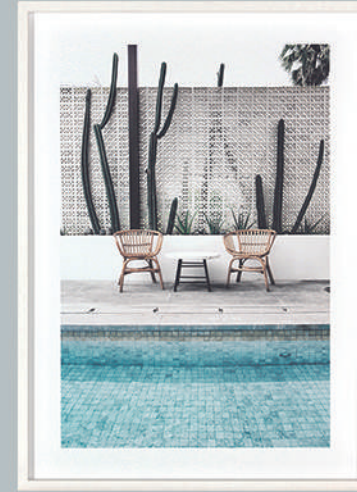

FURNITURE SAMPLES

NIGHT TABLES

UPHOLSTERED HEADBOARD

ACCESORIES SAMPLES

FRAMED PICTURES

- 1 HEADBOARD
- 2 NIGHT TABLES
- 2 FRAMED PAINTINGS
- 2 NIGHT TABLE LAMPS
- 1 CURTAIN WITH POLE
- 2 ORGEAT BEDCOVER
- 2 ORGEAT CUSHIONS
- 2 WHITE CUSHIONS
- 2 WHITE RUGS (110cm X 60cm)
- 2 DUVET + DUVET COVERS
- SHEETS + PILLOWCASES