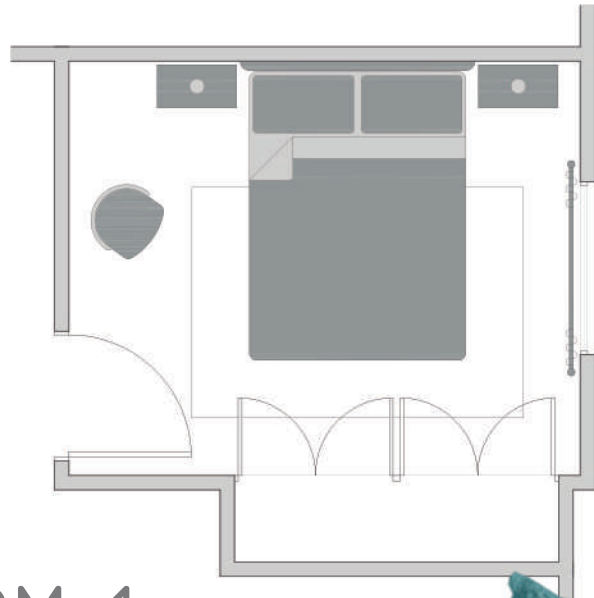

RUG

CUSHIONS