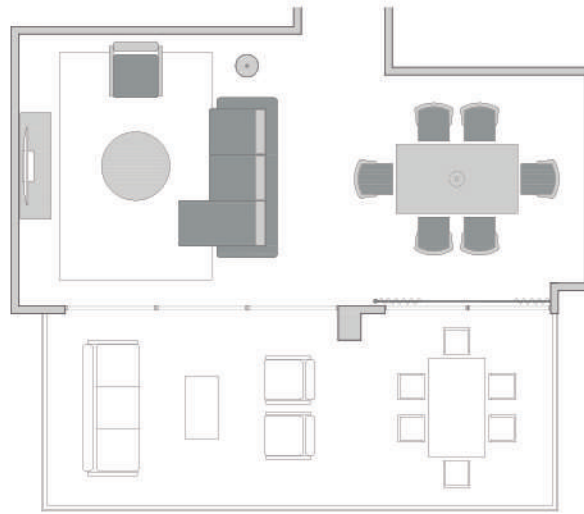

FURNITURE SAMPLES

CORNER SOFA, ARMCHAIR, COFFEE TABLE

TV UNIT

RECTANGULAR (EXTENDABLE) DINING TABLE, CHAIRS

- 1 CORNER SOFA
- 1 ARMCHAIR
- 1 COFFEE TABLE
- 1 TV UNIT

- 1 DINING TABLE
- 6 CHAIRS
- 1 FLOOR LAMP
- 1 MIRROR