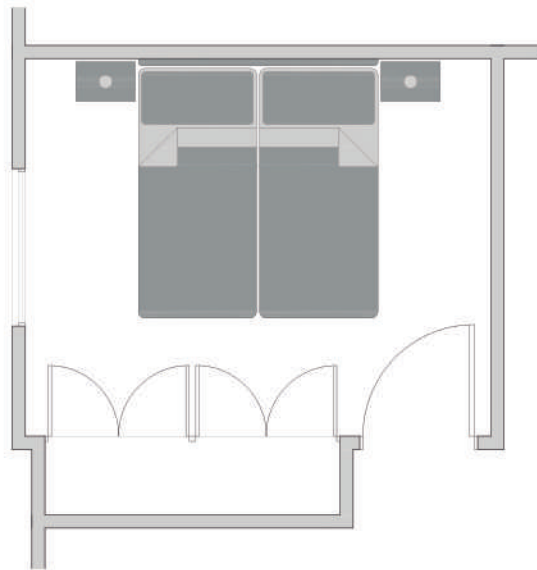

# MASTER BEDROOM

CONTEMPORARY BASIC 2 BEDROOMS

# FURNITURE SAMPLES

WHITE LACQUERED  
NIGHT TABLES

HEADBOARD

- 1 HEADBOARD
- 2 WHITE LACQUERED NIGHT TABLES
- 1 FRAMED PAINTING
- 2 NIGHT TABLE LAMPS