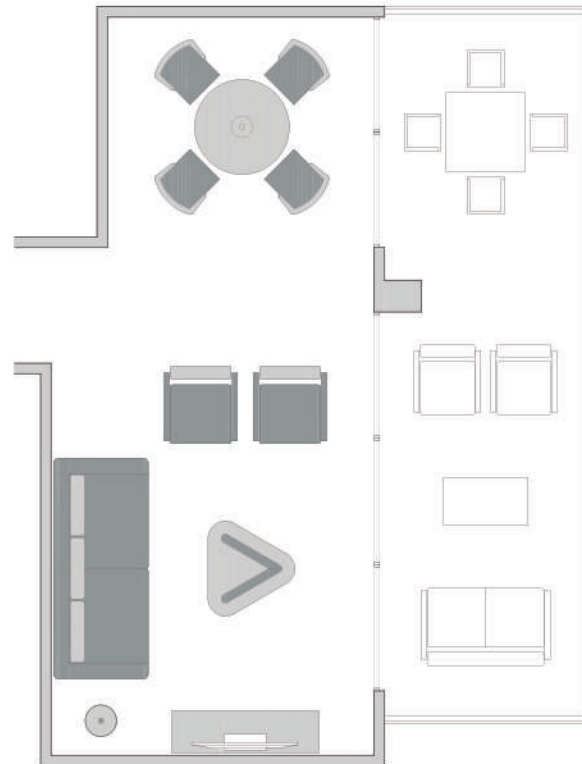

# GUEST BEDROOM CONTEMPORARY BASIC 2 BEDROOMS

# FURNITURE SAMPLES

SOFA, ARMCHAIRS, COFFEE TABLE

TV UNIT IN WHITE COLOUR + WOOD

ROUND DINING TABLE, CHAIRS

- 1 SOFA
- 2 ARMCHAIRS
- 1 COFFEE TABLE
- 1 TV UNIT
- 1 ROUND DINING TABLE
- 4 CHAIRS
- 1 FLOOR LAMP
- 1 CEILING LAMP
- 2 FRAMED PAINTINGS
- 1 MIRROR

# ACCESORIES SAMPLES

2 FRAMED PAINTINGS

MIRROR

FLOOR  
LAMP

CEILING  
LAMP

LIVING & DINING ROOM  
CONTEMPORARY BASIC 2 BEDROOMS

**P&S**  
INTERIOR