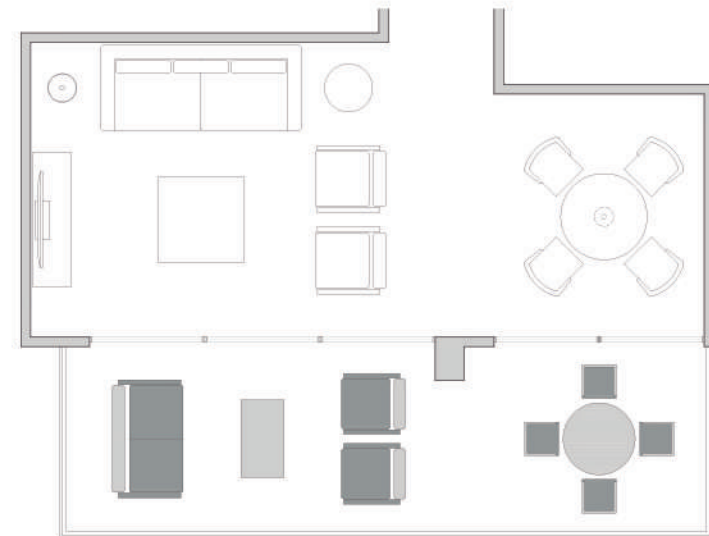

TERRACE LIVING ROOM FURNITURE SAMPLE

TERRACE MEDITERRANEAN BASIC 2 BEDROOMS