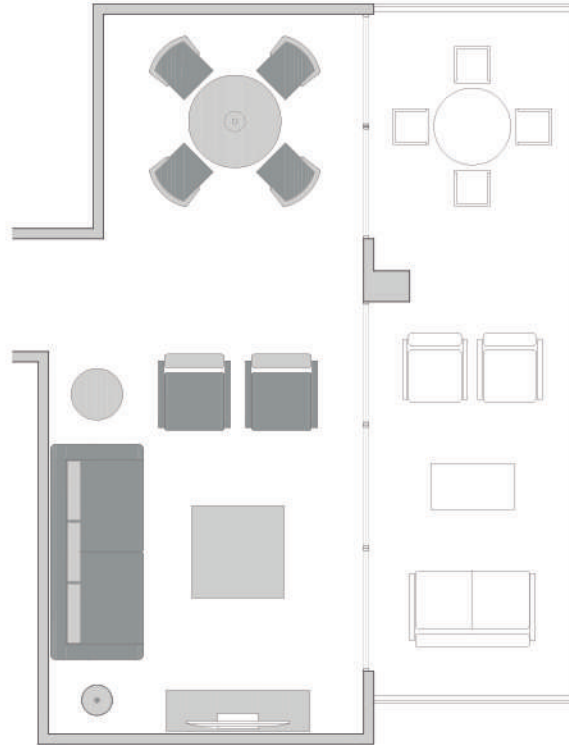

## GUEST BEDROOM MEDITERRANEAN BASIC 2 BEDROOMS

**P&S**  
INTERIOR

# FURNITURE SAMPLES

SOFA, ARMCHAIRS, COFFEE TABLE, SIDE TABLE

TV UNIT IN WHITE COLOUR + WOOD

ROUND DINING TABLE, CHAIRS

- 1 SOFA
- 2 ARMCHAIRS
- 1 COFFEE TABLE
- 1 SIDE TABLE
- 1 TV UNIT
- 1 ROUND DINING TABLE (EXTENDABLE)
- 4 CHAIRS
- 1 FLOOR LAMP
- 1 CEILING LAMP
- 2 PICTURES
- 1 MIRROR

# LIVING & DINING ROOM