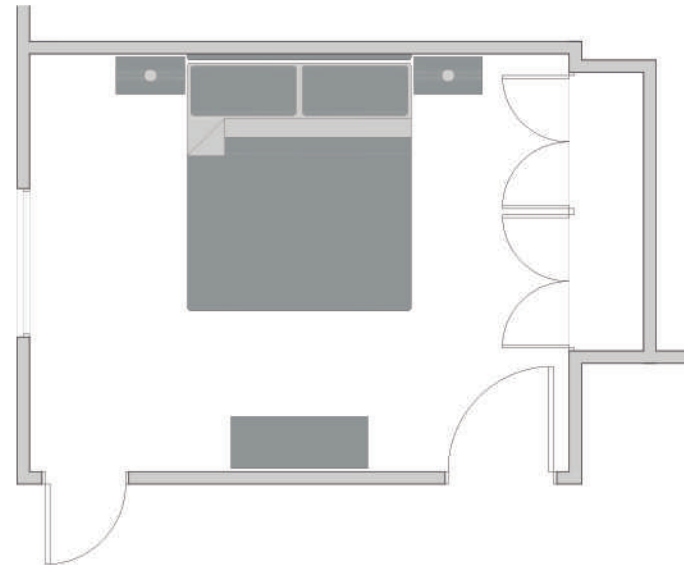

# ACCESORIES SAMPLES

PAINTING

GLASS + WOOD CONSOLE TABLE

- 1 UPHOLSTERED BED
- 2 GLASS + WOOD NIGHT TABLES
- 1 GLASS + WOOD CONSOLE TABLE
- 1 PAINTING
- 2 CEILING LAMPS  
(PLACED AS NIGHT TABLE LAMPS)

CEILING LAMPS

# MASTER BEDROOM MEDITERRANEAN BASIC 2 BEDROOMS