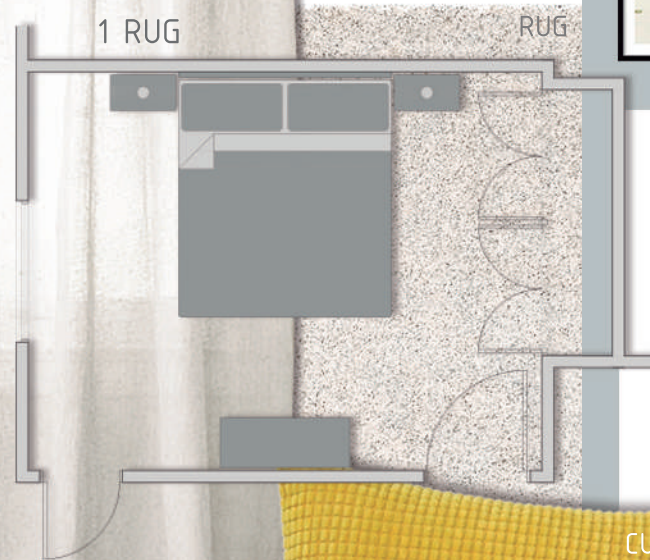

FURNITURE SAMPLES

- 1 HEADBOARD
- 2 NIGHT TABLES
- 1 DRESSER
- 2 FRAMED PAINTING
- 2 NIGHT TABLE LAMPS
- CURTAINS WITH POLE
- 1 BEDCOVER
- 1 DUVET + DUVET COVER
- SHEETS + PILLOW CASES
- 4 DECORATIVE CUSHIONS
- 1 RUG

ACCESORIES SAMPLES

CUSHIONS

P&S
INTERIOR

MASTER BEDROOM
LOW COST TURNKEY 3 BEDROOMS