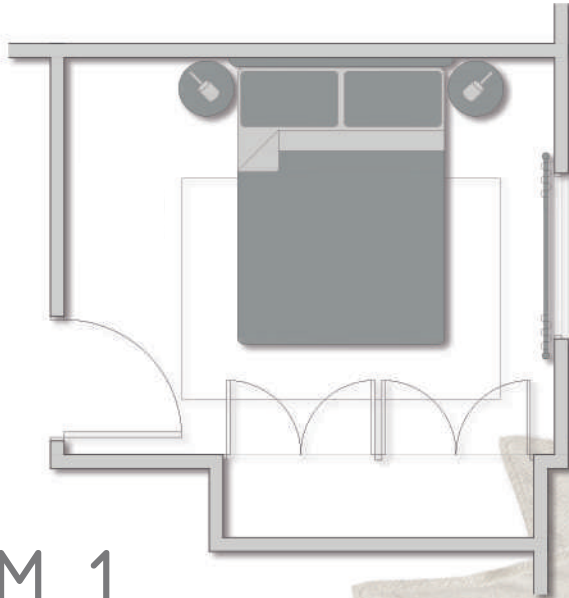

UPHOLSTERED HEADBOARD

ACCESSORIES SAMPLES

2 FRAMED PAINTINGS

- 1 UPHOLSTERED HEADBOARD
- 2 WOOD NIGHT TABLES
- 2 FRAMED PAINTINGS
- 2 NIGHT TABLE LAMPS
- CURTAINS WITH POLE
- 1 BEDCOVER
- 1 DUVET + DUVET COVER
- SHEETS + PILLOW CASES
- 4 DECORATIVE CUSHIONS
- 1 RUG

CORNER SOFA, ARMCHAIR, COFFEE TABLE, SIDE TABLES

TV UNIT

OVAL DINING TABLE, CHAIRS

- 1 CORNER SOFA
- 1 ARMCHAIR
- 1 ROUND COFFEE TABLE
- 1 SET OF 2 SIDETABLES
- 1 TV UNIT
- 1 OVAL DINING TABLE
- 6 CHAIRS
- 1 FLOOR LAMP
- 1 CEILING LAMP
- 2 FRAMED PAINTINGS
- 1 MIRROR
- CURTAINS WITH POLE
- 5 DECORATIVE CUSHIONS
- 1 RUG