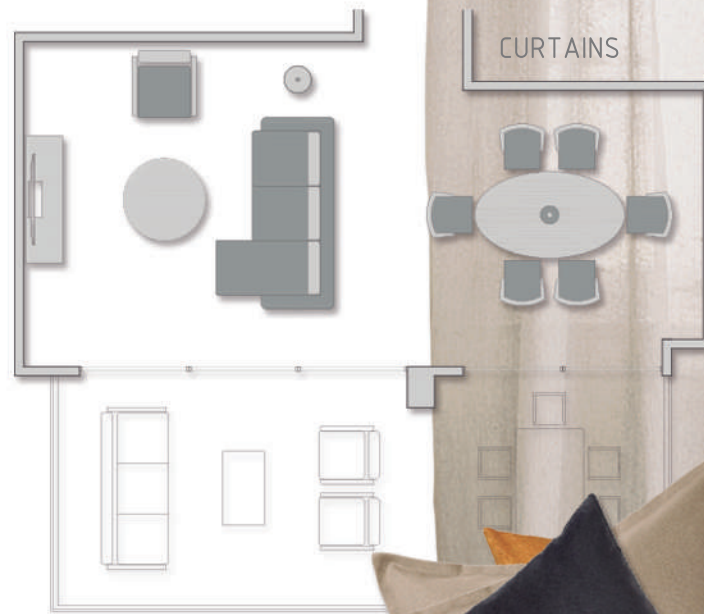

CORNER SOFA, ARMCHAIR, COFFEE TABLE, SIDE TABLES

TV UNIT

OVAL DINING TABLE, CHAIRS

- 1 CORNER SOFA
- 1 ARMCHAIR
- 1 ROUND COFFEE TABLE
- 1 SET OF 2 SIDETABLES
- 1 TV UNIT
- 1 OVAL DINING TABLE
- 6 CHAIRS
- 1 FLOOR LAMP
- 1 CEILING LAMP
- 2 FRAMED PAINTINGS
- 1 MIRROR
- CURTAINS WITH POLE
- 5 DECORATIVE CUSHIONS
- 1 RUG